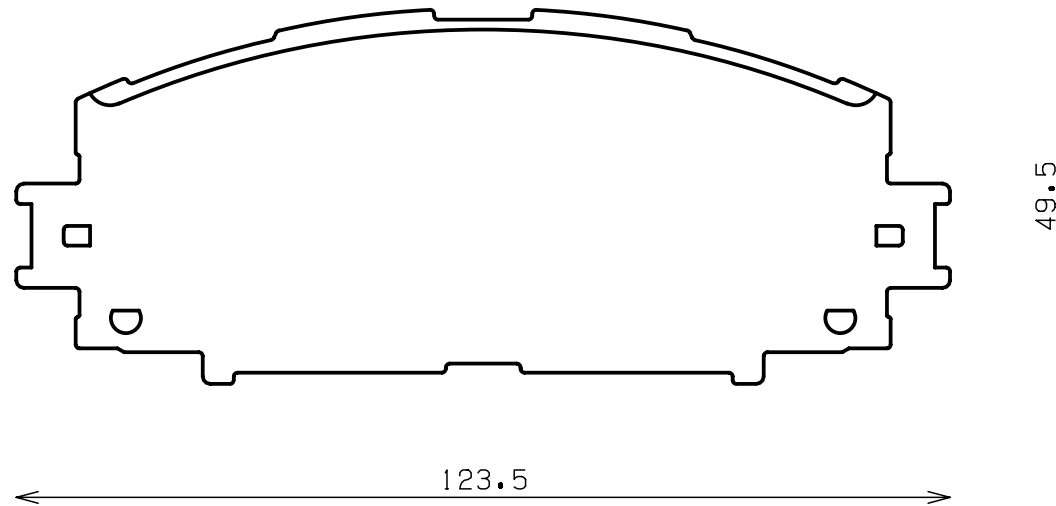

ENDLESS®

Thickness : 17.5

Part No : EP435