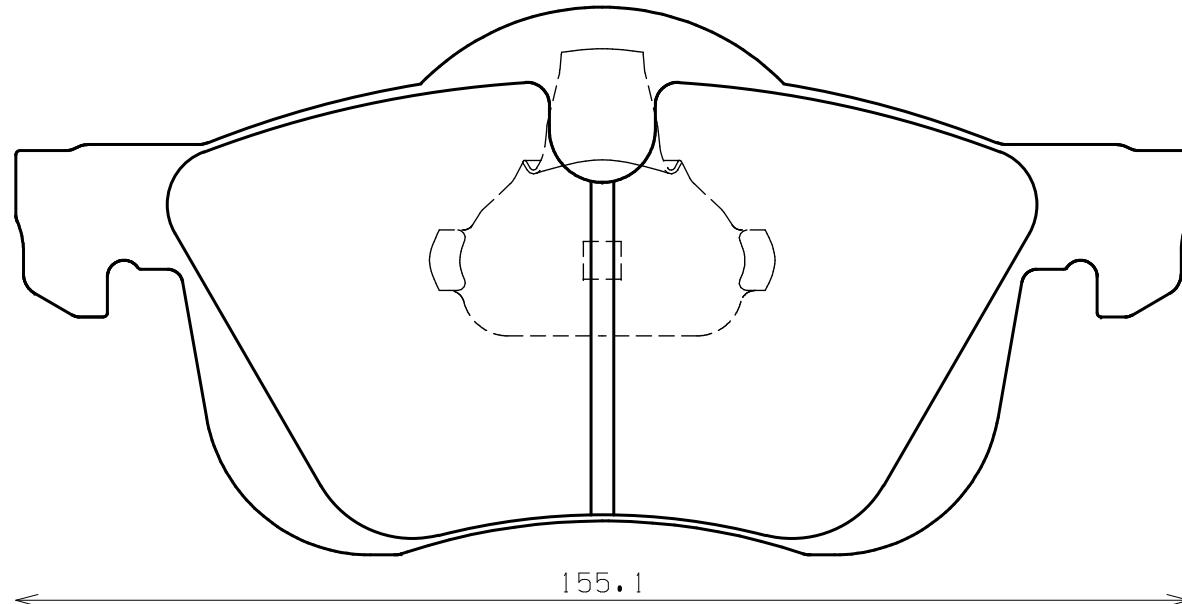

Ewig
for import ear

Thickness : 18.0

Part No : EIP077