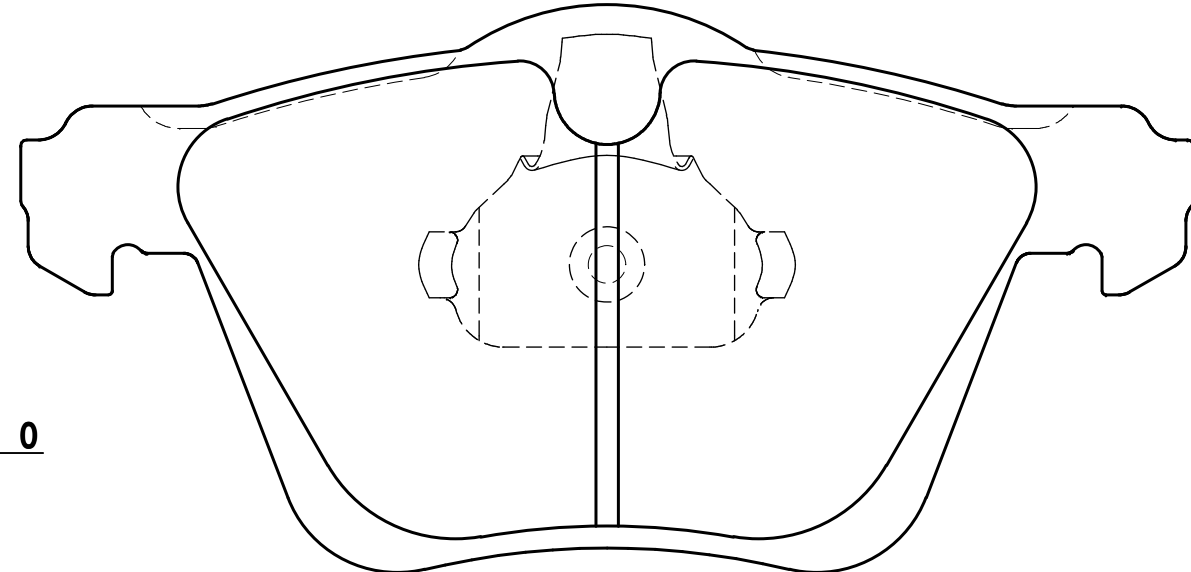

Ewig
for import car

74.2

Thickness : 18.5

156.4

75.2

Thickness : 20.0

155.1

Part No : EIP220