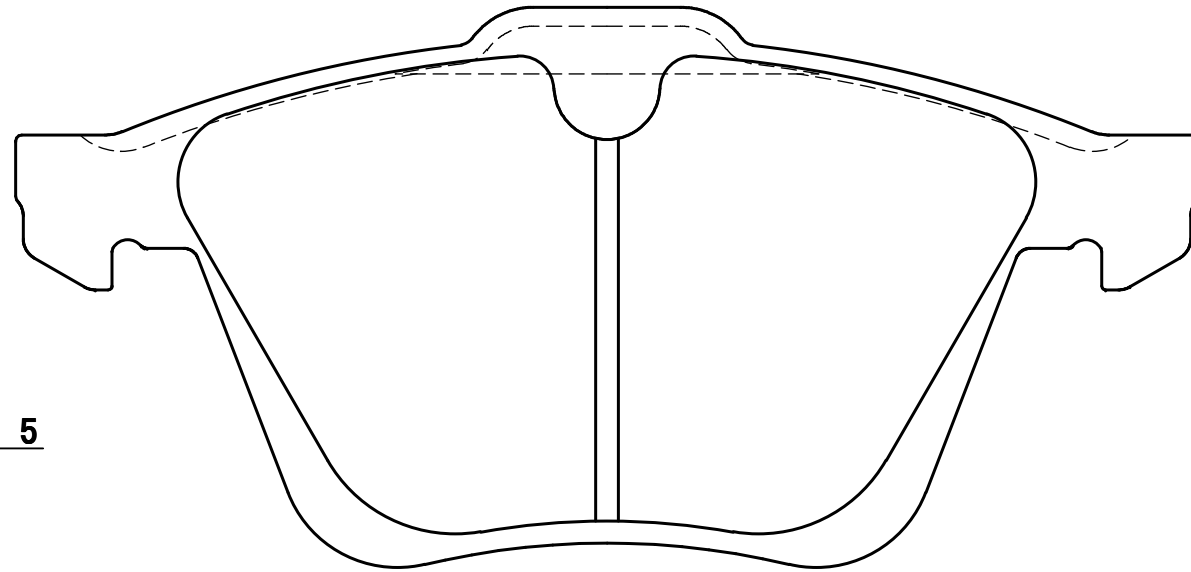

Ewig
for import car

74.2

Thickness : 18.5

156.4

75.2

Thickness : 20.0

155.1

Part No : EIP220