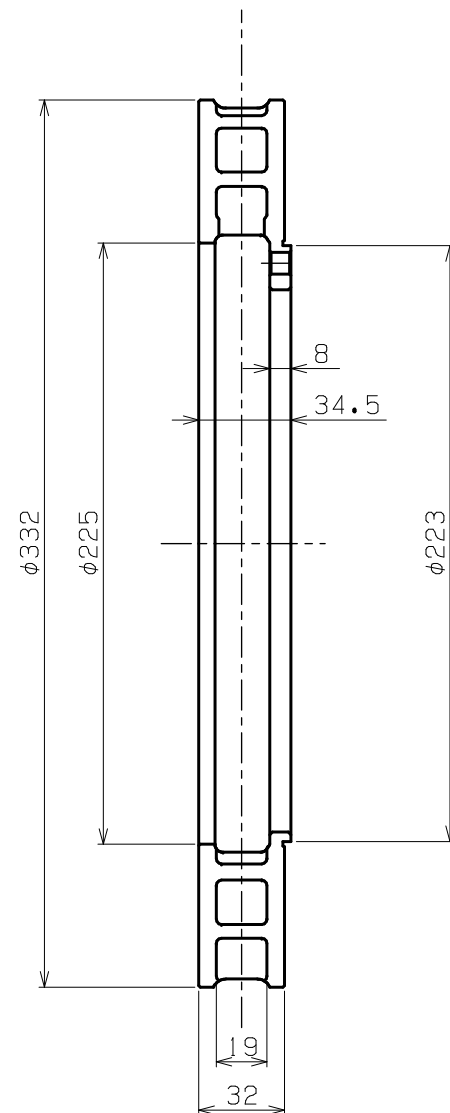

# BRAKE DISC

φ332x32 Brembo

AIR GAP: 19  
AIR VENT: 72  
GROOVE: 8  
WEIGHT: 6.3kg

ENDLESS®

RH as shown. LH as symmetrically opposite.

3rd ANGLE  
PROJECTION