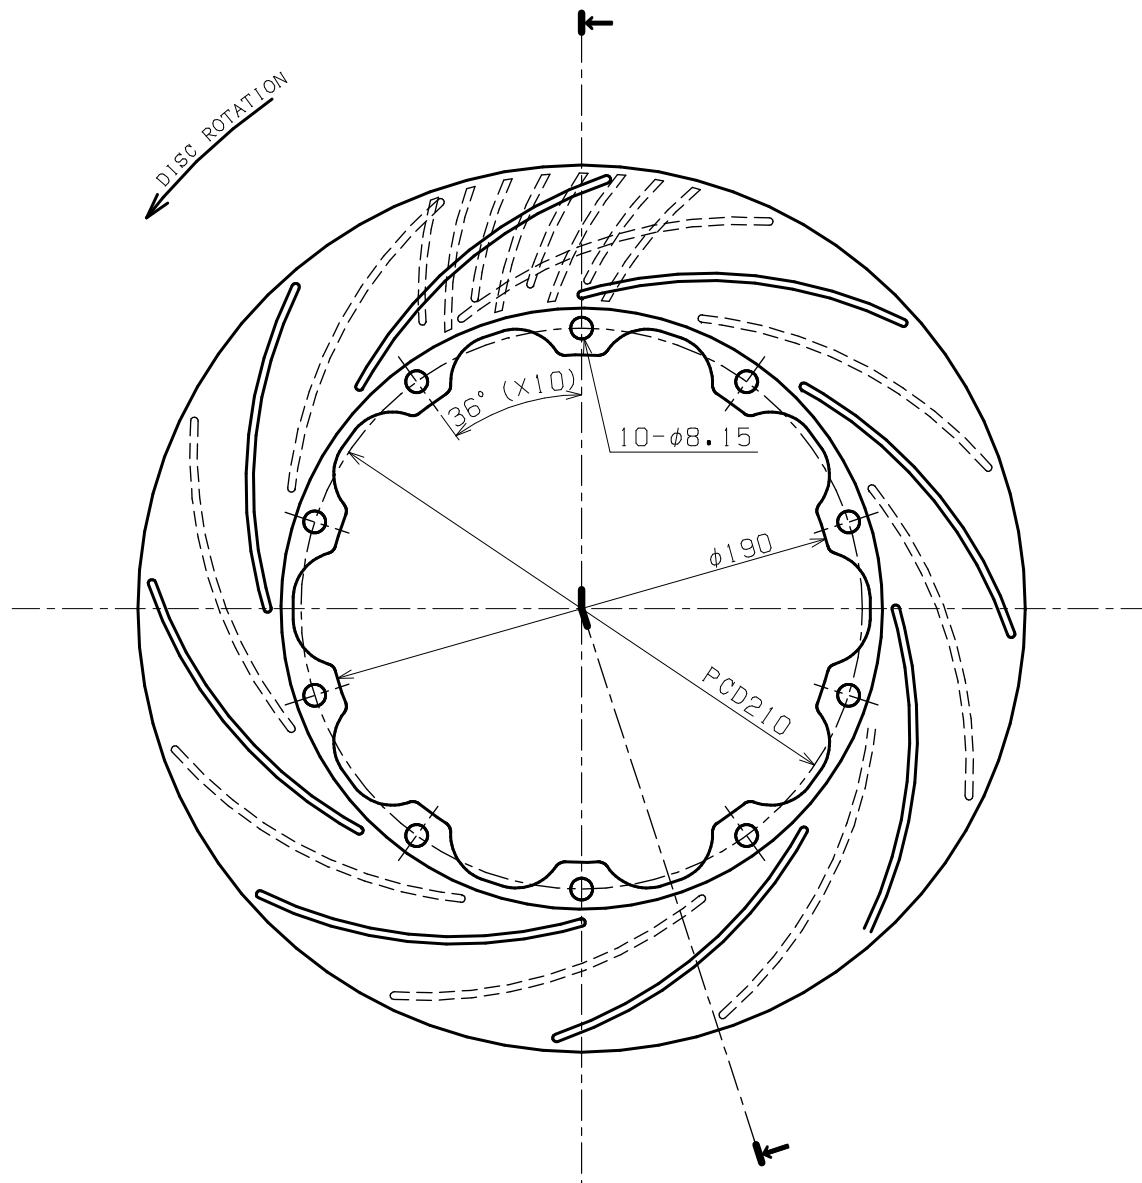

# BRAKE DISC

φ332x32 Brembo

AIR GAP: 19  
AIR VENT: 72  
GROOVE: 8  
WEIGHT: 6.3kg

ENDLESS®

RH as shown. LH as symmetrically opposite.

3rd ANGLE  
PROJECTION