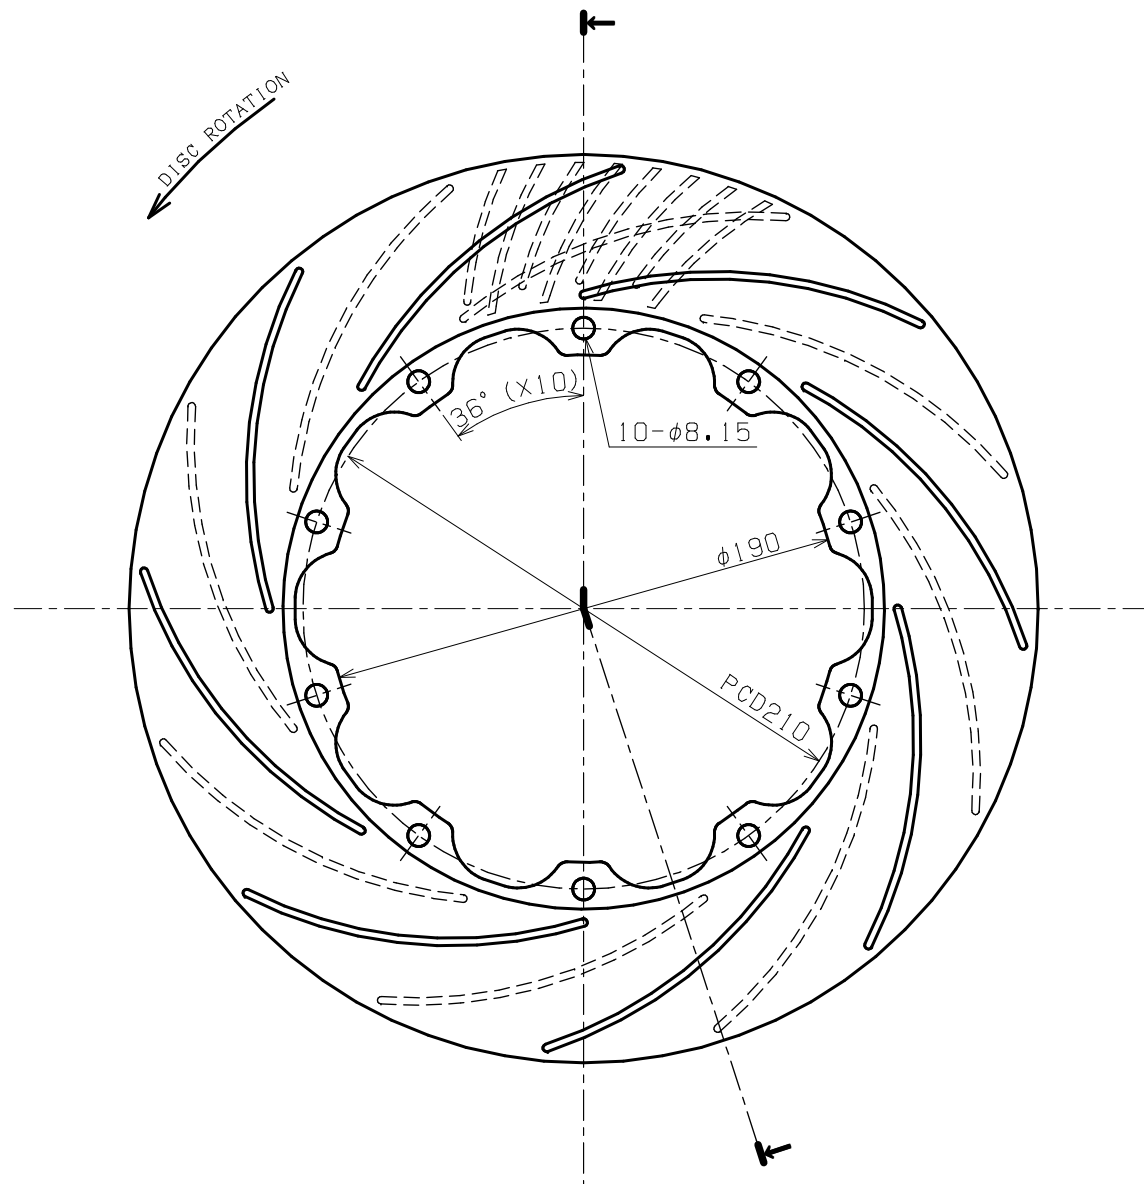

# BRAKE DISC

φ340×32 Brembo

AIR GAP: 19  
AIR VENT: 72  
GROOVE: 8  
WEIGHT: 6.8 kg

ENDLESS®

RH as shown. LH as symmetrically opposite.

3rd ANGLE  
PROJECTION