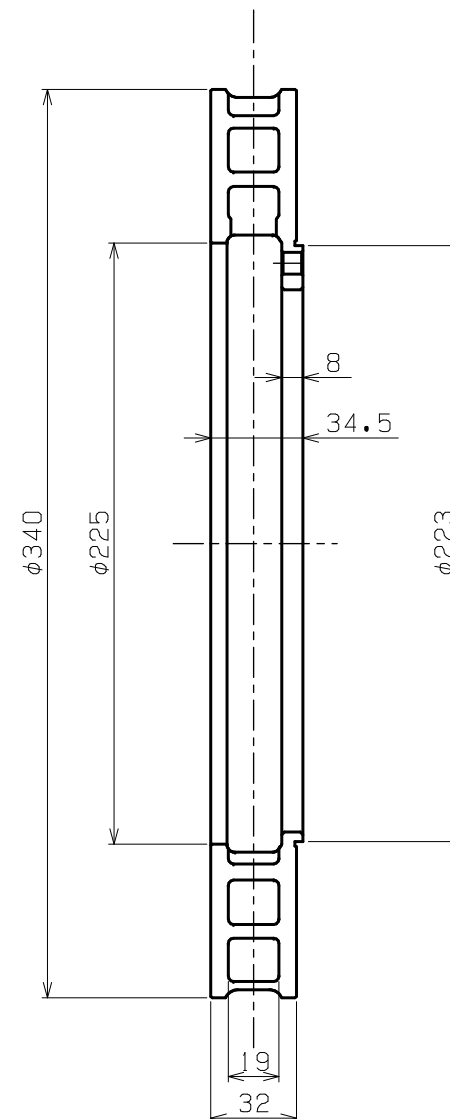

# BRAKE DISC

φ340×32 Brembo

AIR GAP: 19  
AIR VENT: 72  
GROOVE: 8  
WEIGHT: 6.8 kg

ENDLESS®

RH as shown. LH as symmetrically opposite.

3rd ANGLE  
PROJECTION