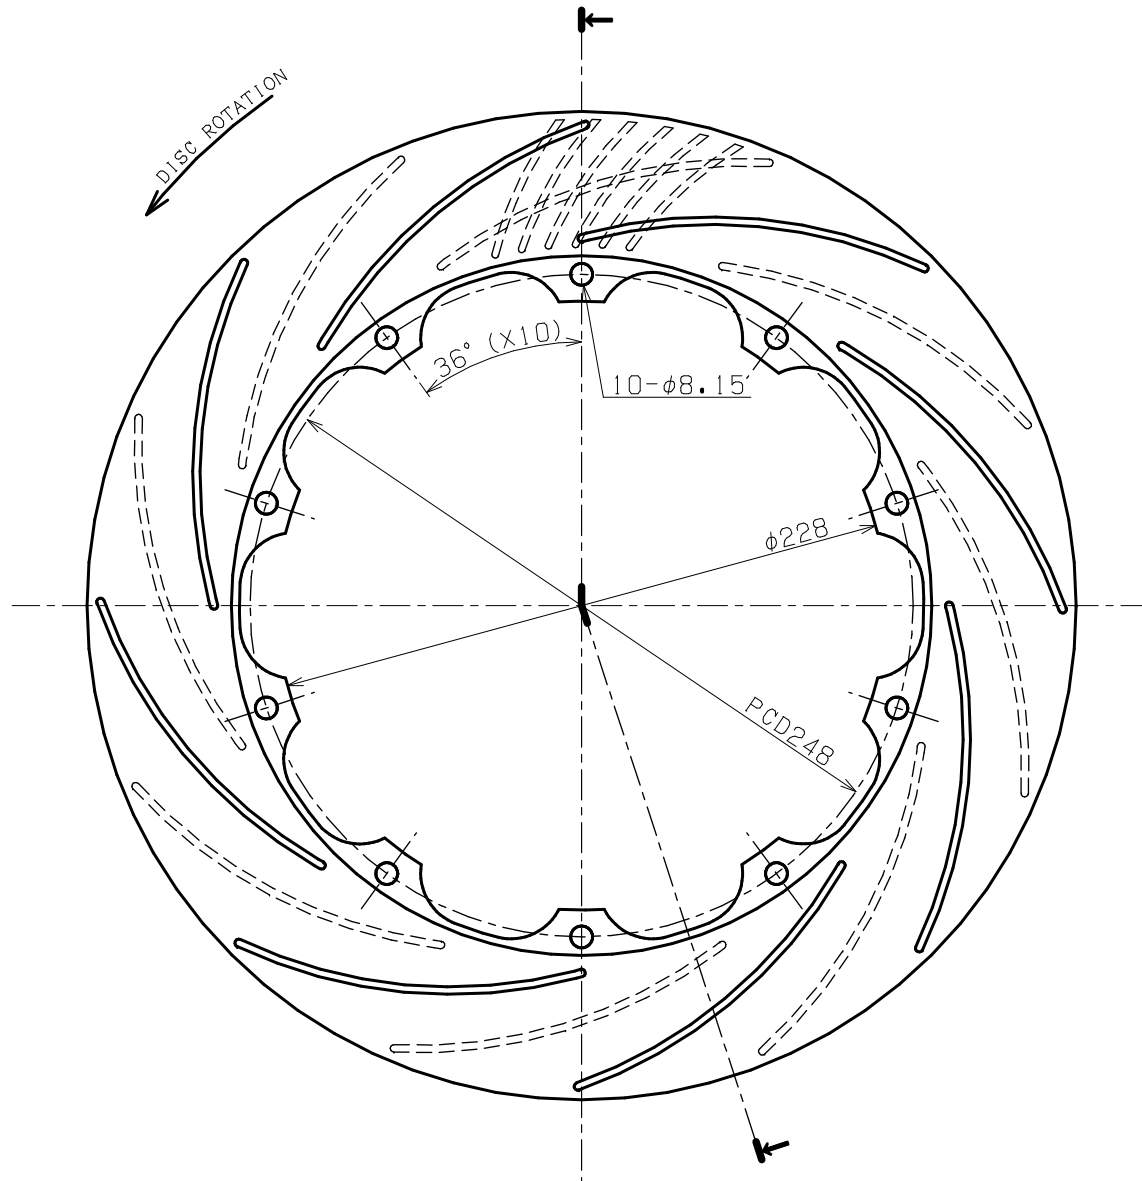

BRAKE DISC

φ370×32 Brembo

AIR GAP: 18
AIR VENT: 84
GROOVE: 8
WEIGHT: 7.6kg

ENDLESS®

RH as shown. LH as symmetrically opposite.

3rd ANGLE
PROJECTION