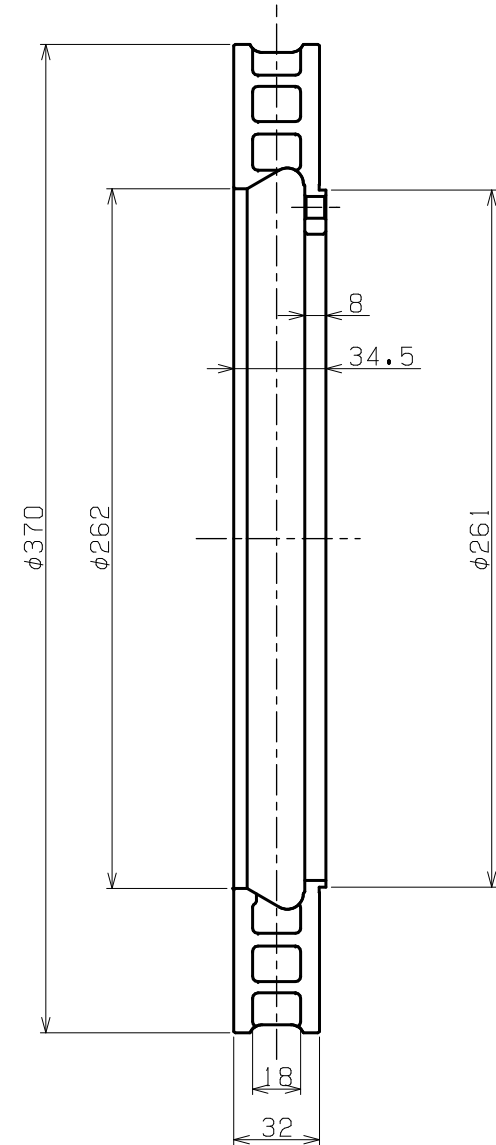

BRAKE DISC

φ370×32 Brembo

AIR GAP: 18
AIR VENT: 84
GROOVE: 8
WEIGHT: 7.6kg

ENDLESS®

RH as shown. LH as symmetrically opposite.

3rd ANGLE
PROJECTION