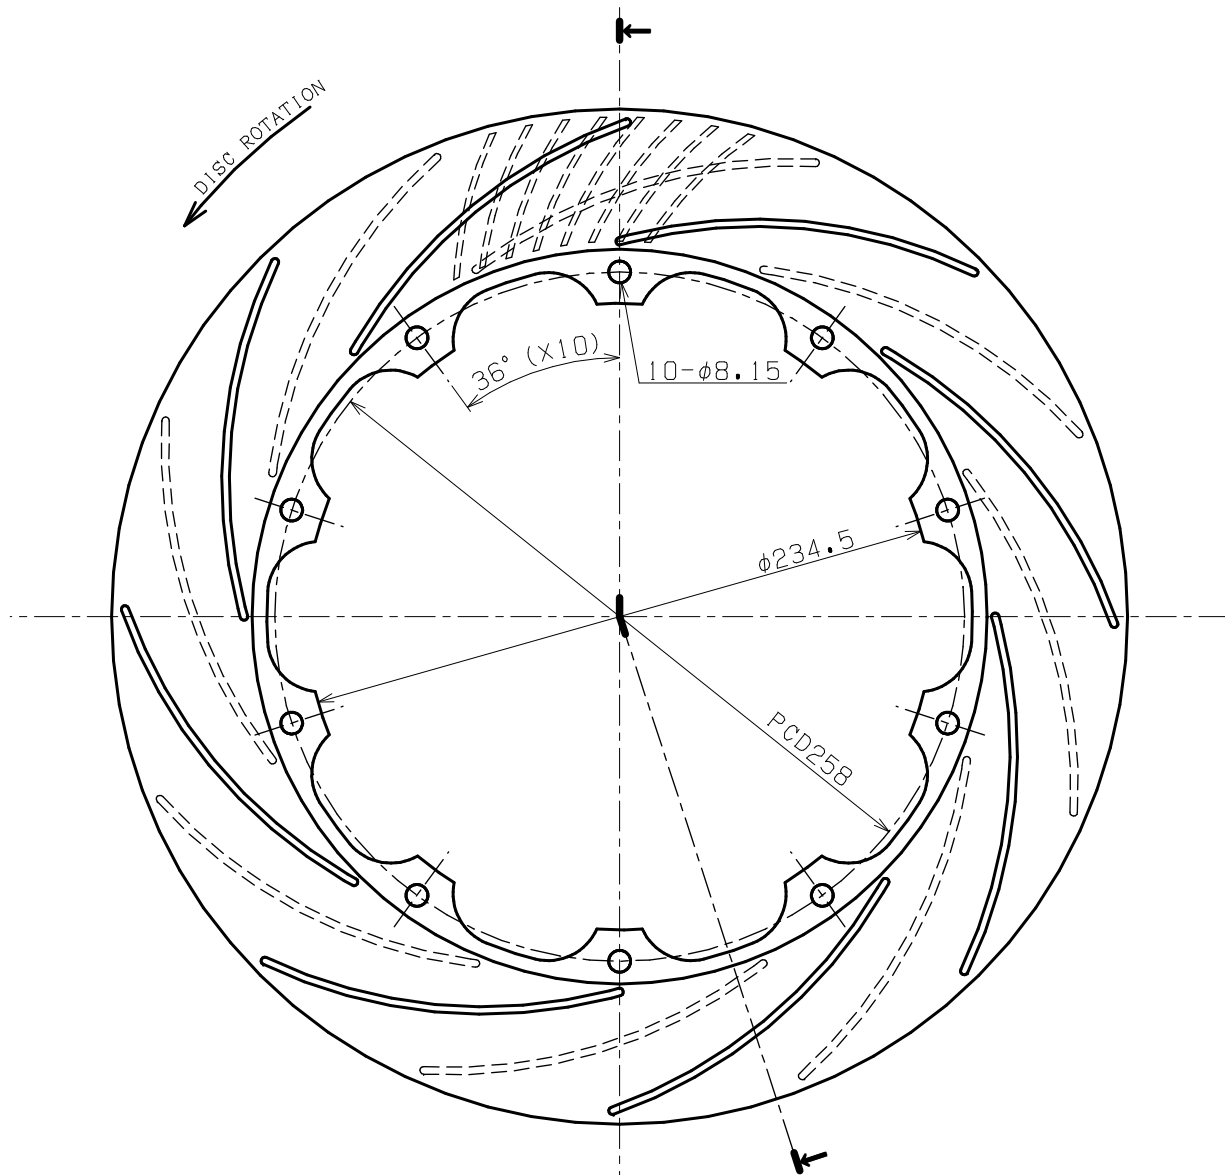

BRAKE DISC

φ380×32 Brembo

AIR GAP: 18
AIR VENT: 84
GROOVE: 8
WEIGHT: 7.7kg

ENDLESS®

RH as shown. LH as symmetrically opposite.

3rd ANGLE
PROJECTION