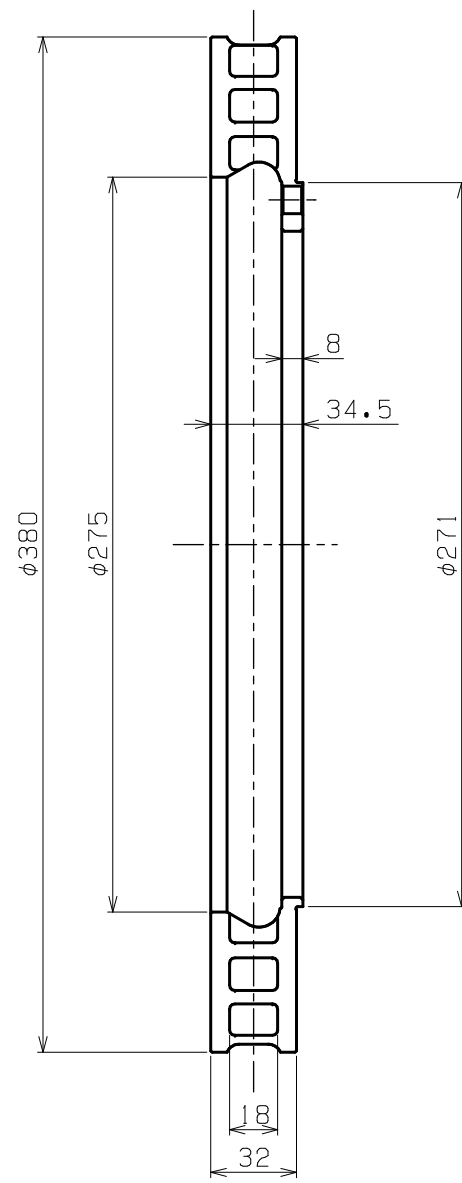

BRAKE DISC

φ380×32 Brembo

AIR GAP: 18
AIR VENT: 84
GROOVE: 8
WEIGHT: 7.7kg

ENDLESS®

RH as shown. LH as symmetrically opposite.

3rd ANGLE
PROJECTION