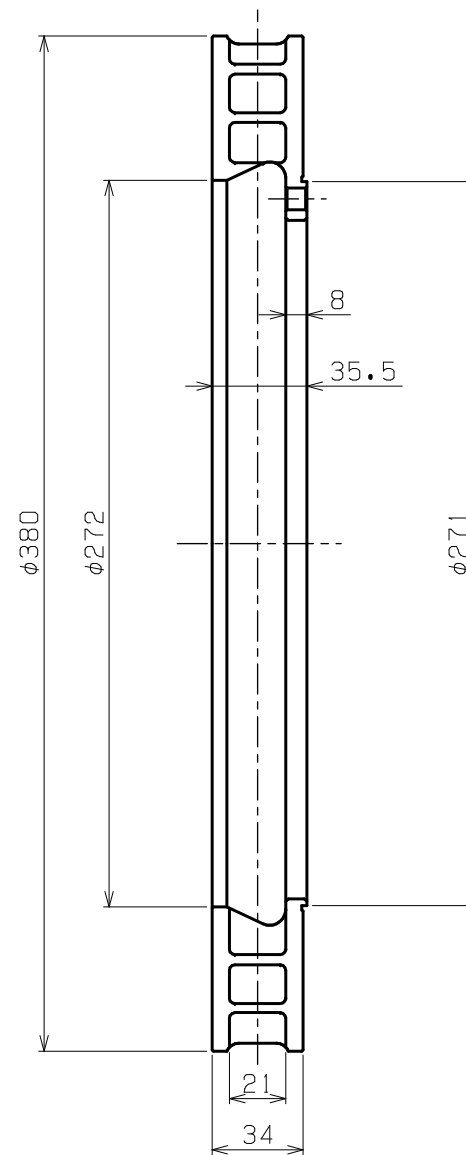

BRAKE DISC

φ380×34 Brembo

AIR GAP: 21
AIR VENT: 84
GROOVE: 8
WEIGHT: 7.5kg

ENDLESS®

RH as shown. LH as symmetrically opposite.

3rd ANGLE
PROJECTION