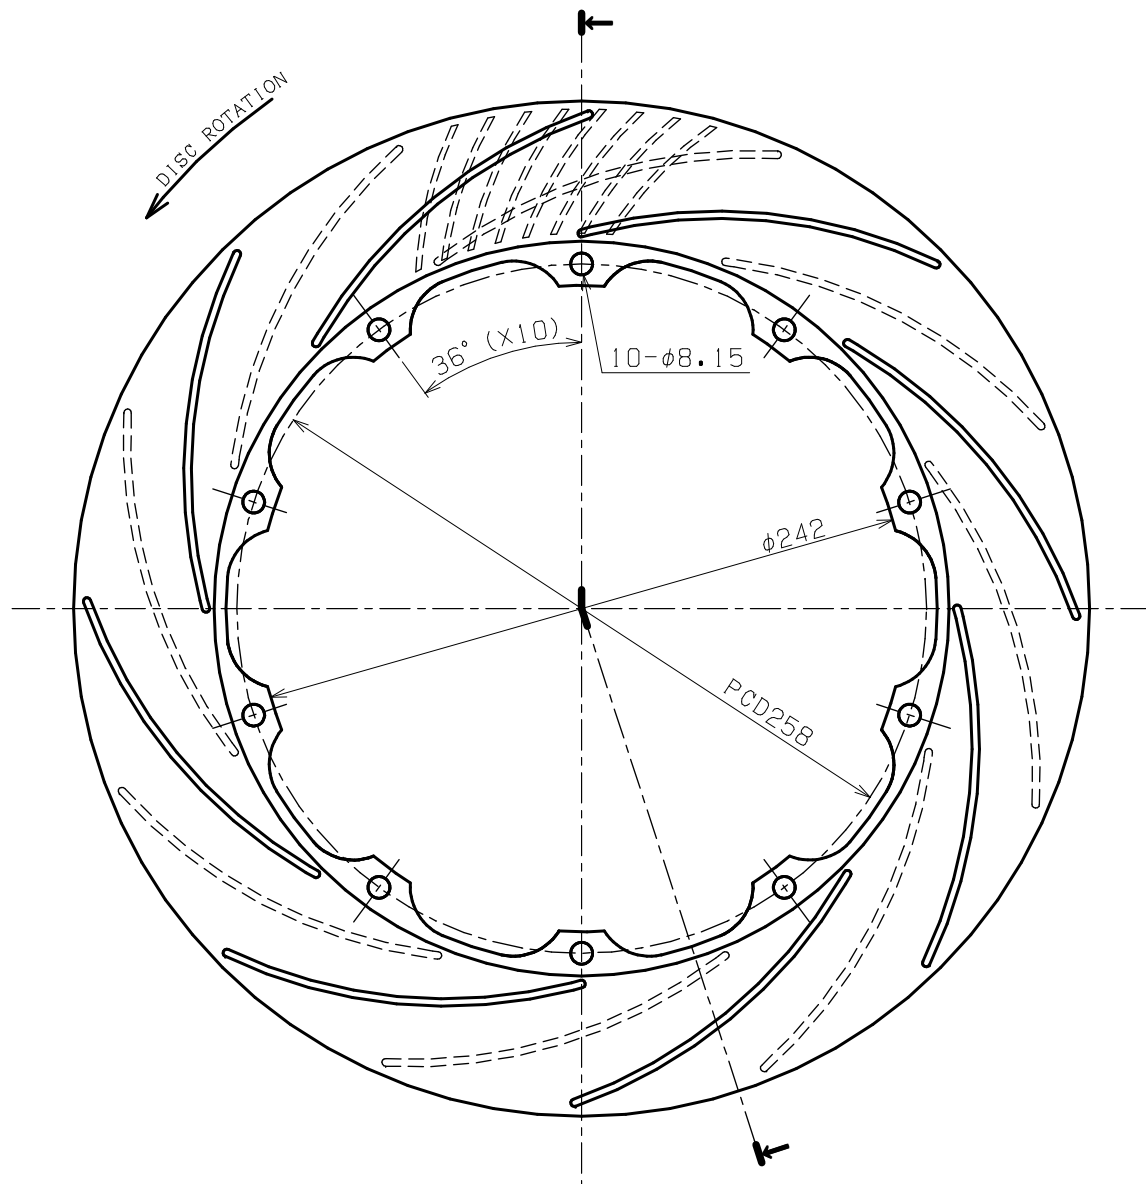

BRAKE DISC

φ380×34 Brembo

AIR GAP: 21
AIR VENT: 84
GROOVE: 8
WEIGHT: 7.5kg

ENDLESS®

RH as shown. LH as symmetrically opposite.

3rd ANGLE
PROJECTION