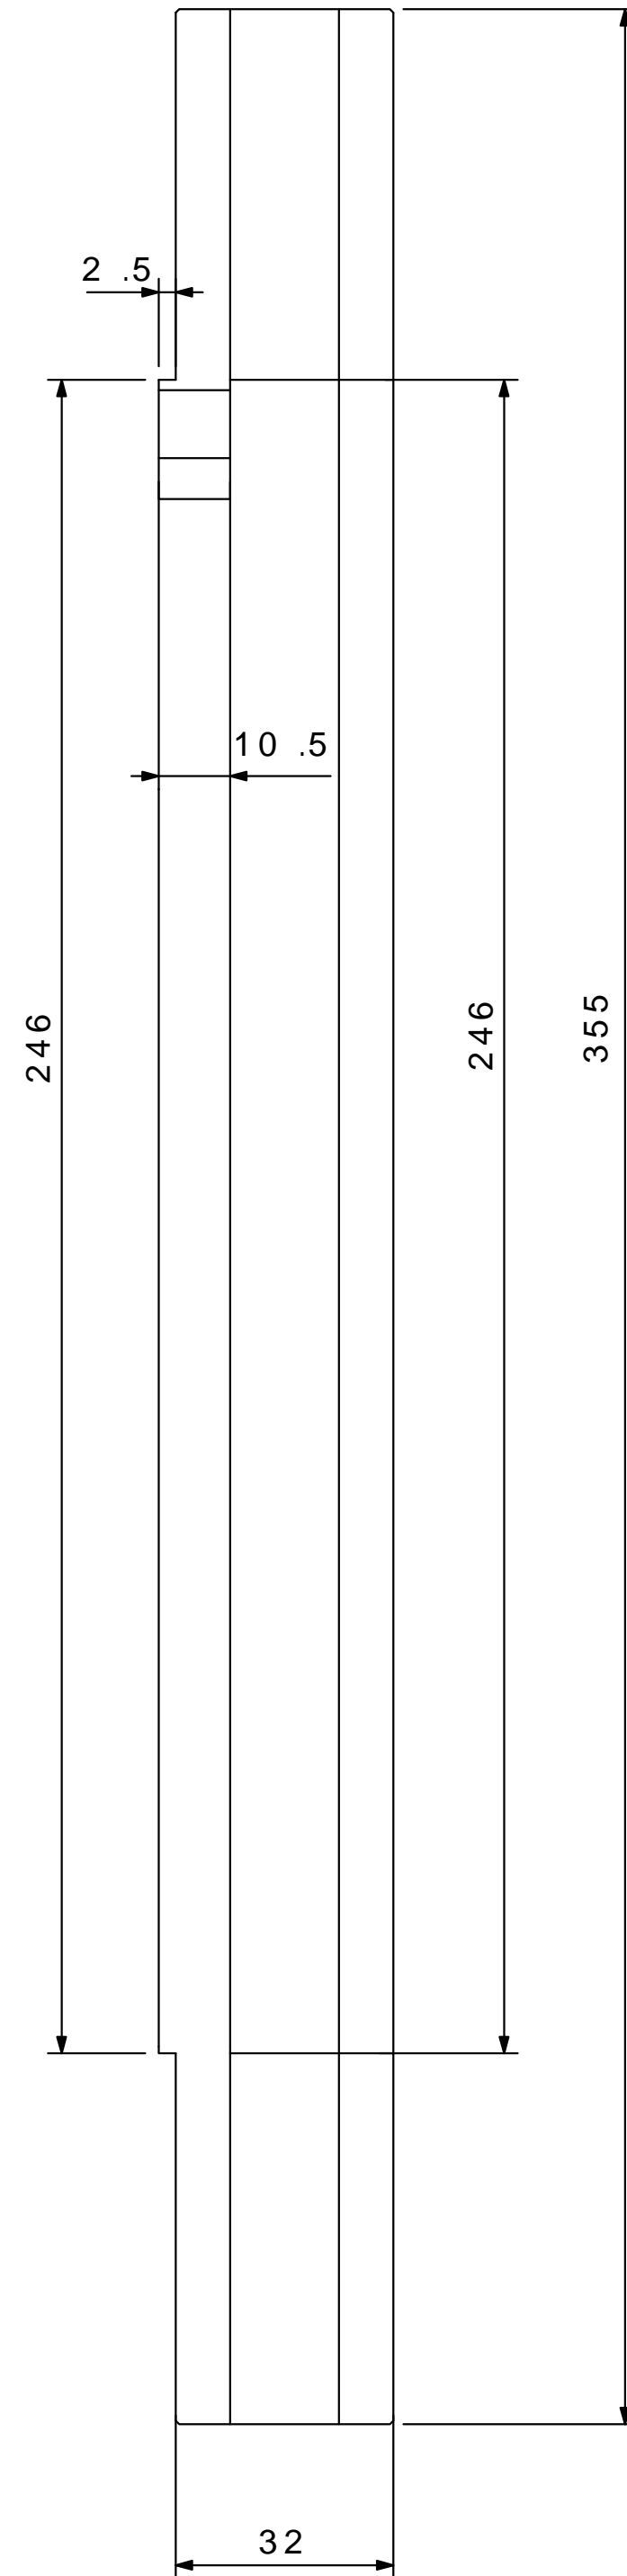

Project μ

NAME	RACING DISC ROTOR
PARTS	GR009 R/L