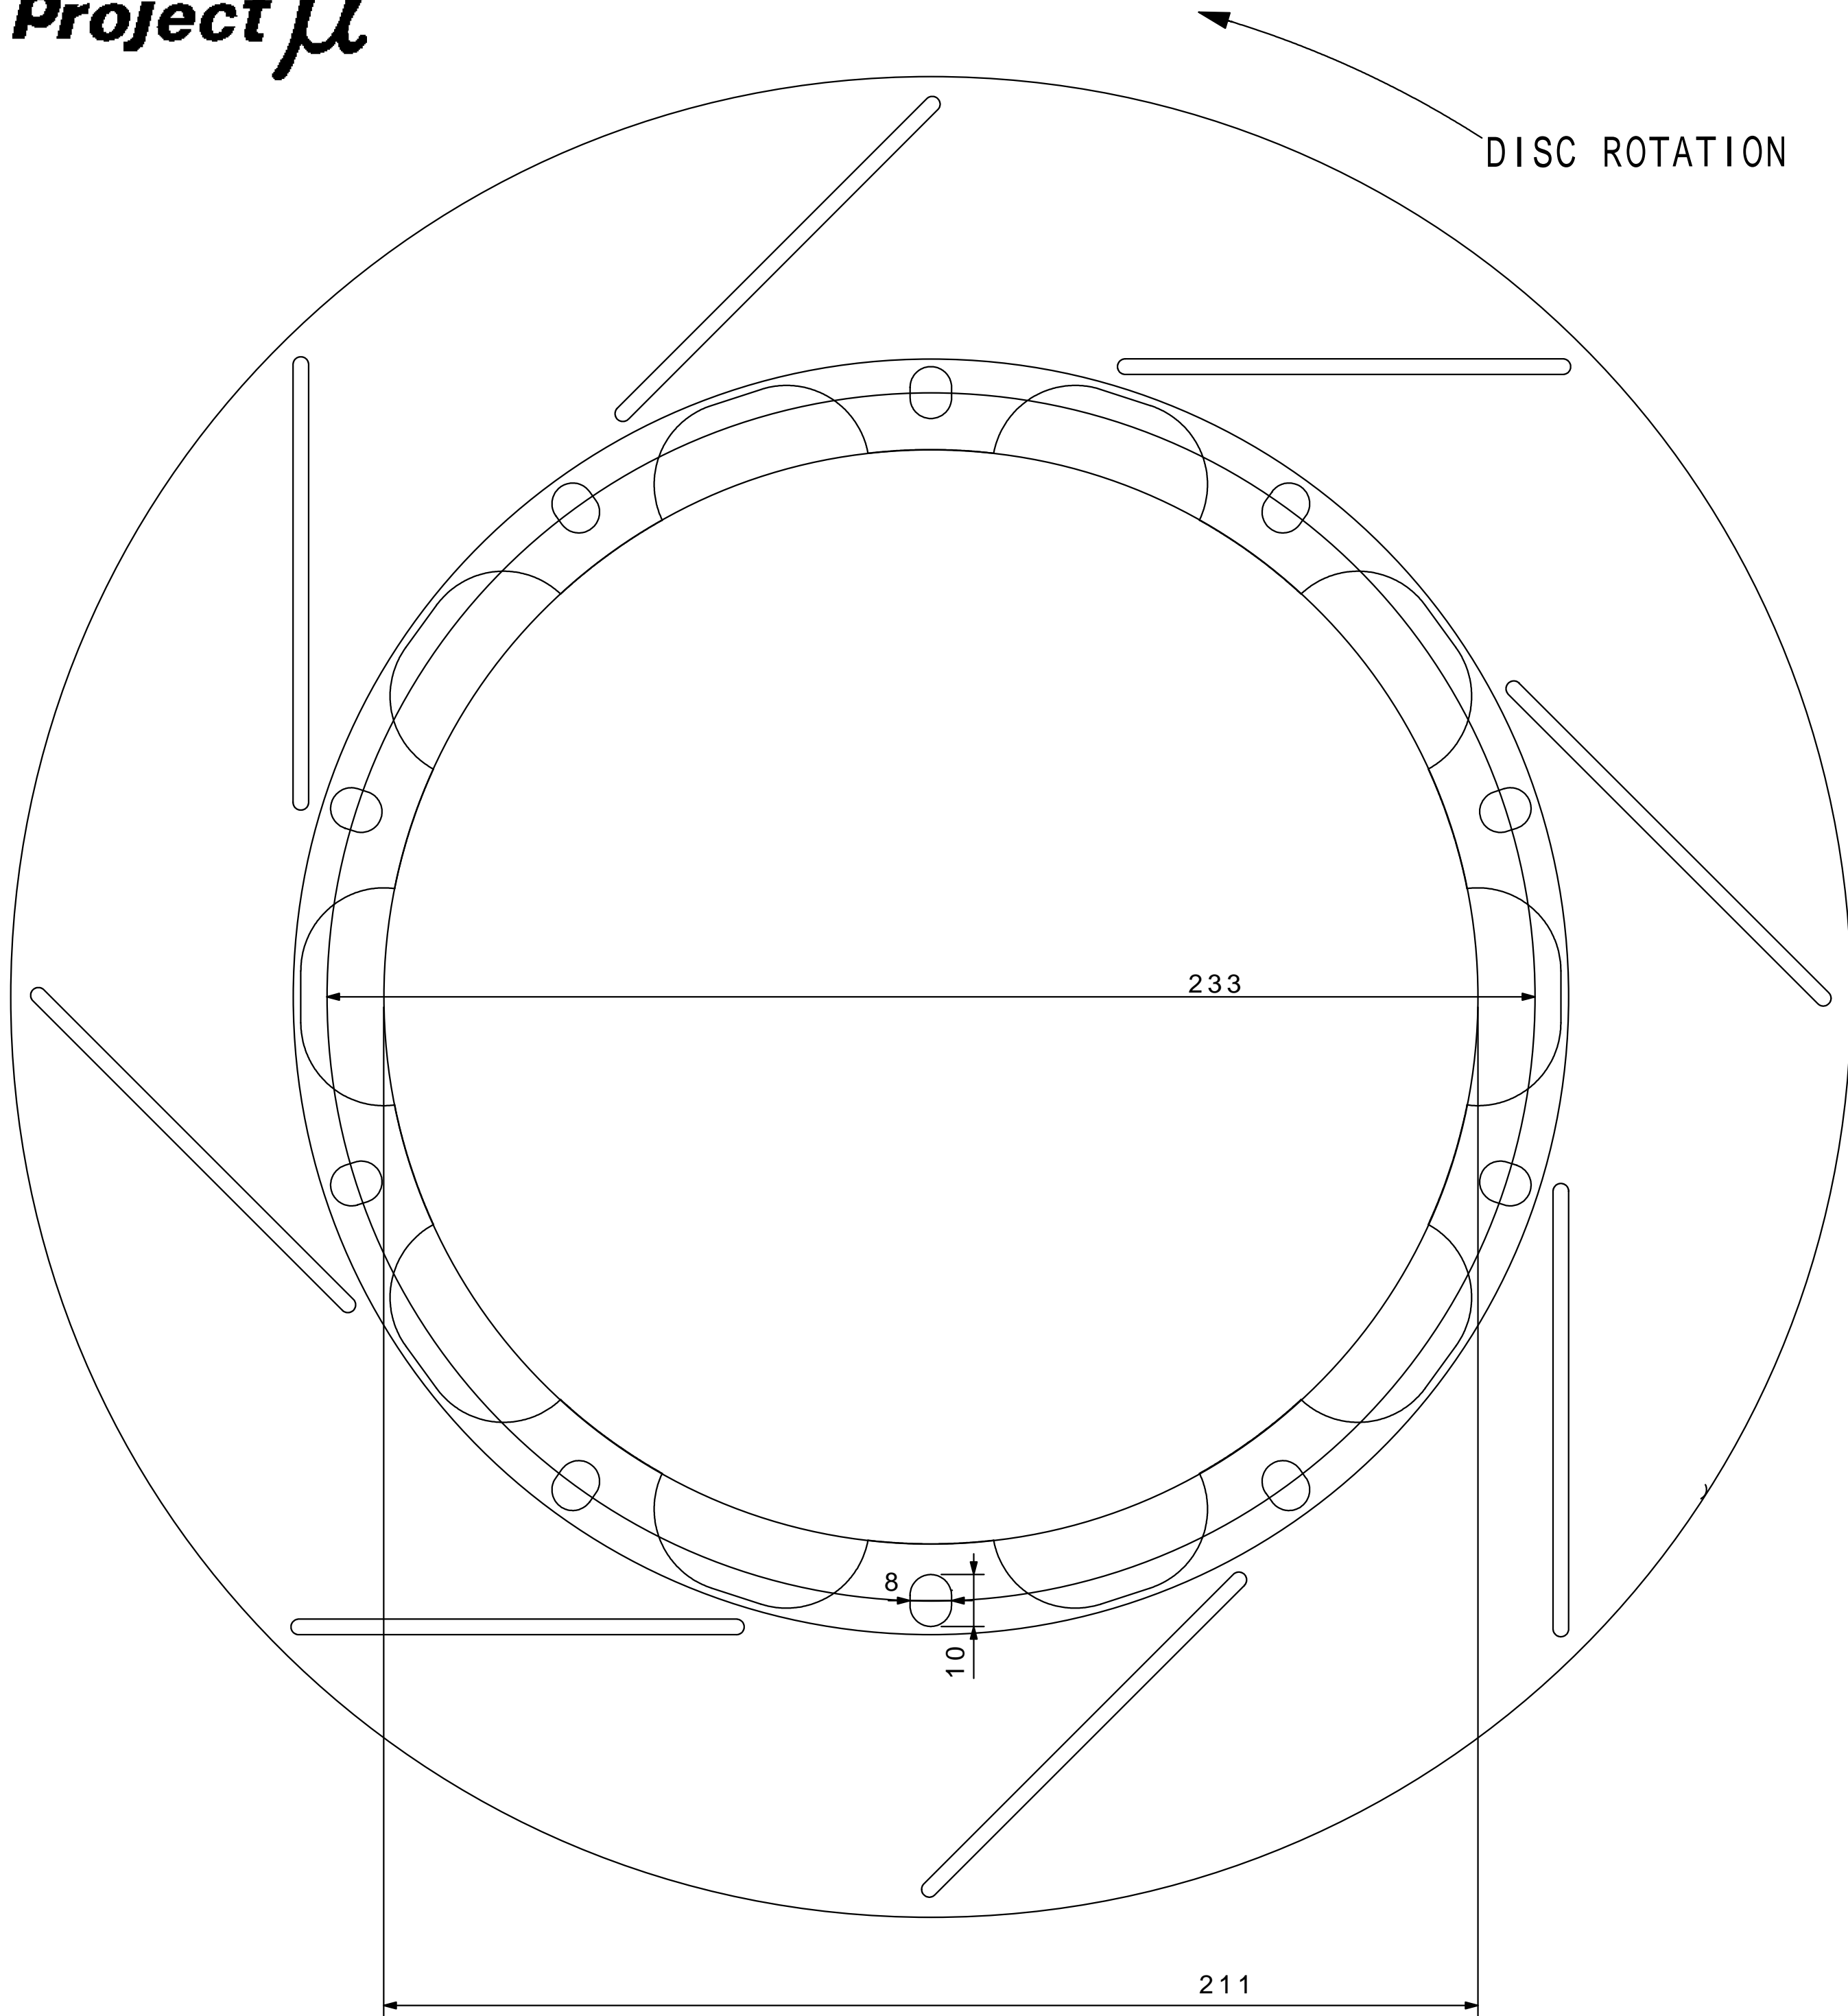

Project μ

NAME	RACING DISC ROTOR
PARTS	GR009 R/L