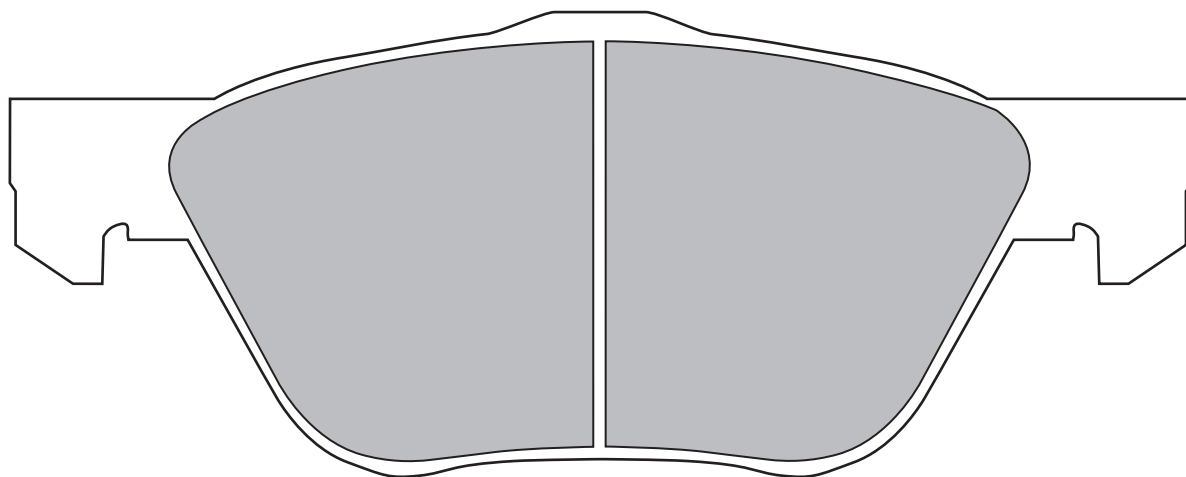

# Z142

FRONT: ALFA ROMEO (145, 147, 155, 156, GT, GTV)

**W156.3 × H59mm**

**W155 × H61.8mm**