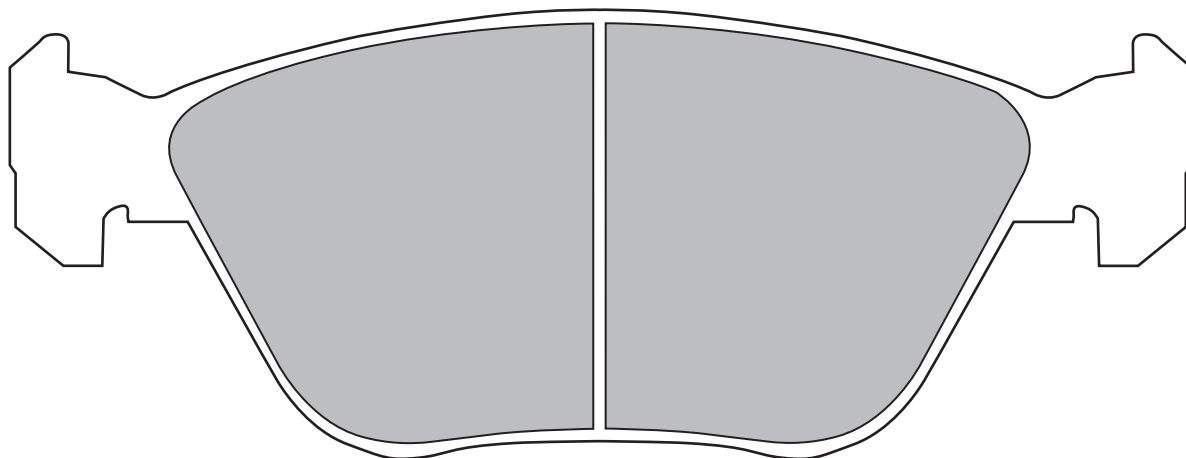

# Z142

FRONT: ALFA ROMEO (145, 147, 155, 156, GT, GTV)

**W156.3 × H59mm**

**W155 × H61.8mm**