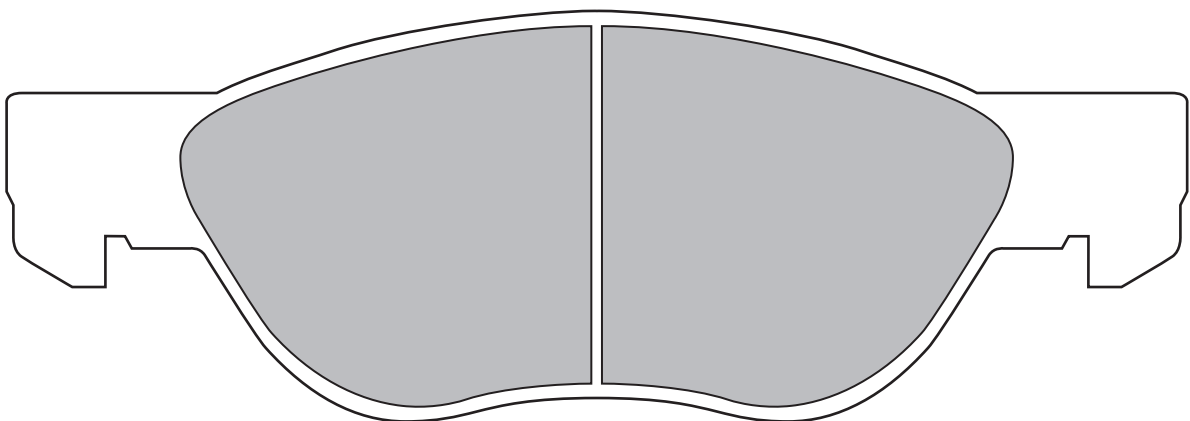

Z146

FRONT: FIAT (BARCETTA)

W156.3 × H52mm

W156.3 × H52mm