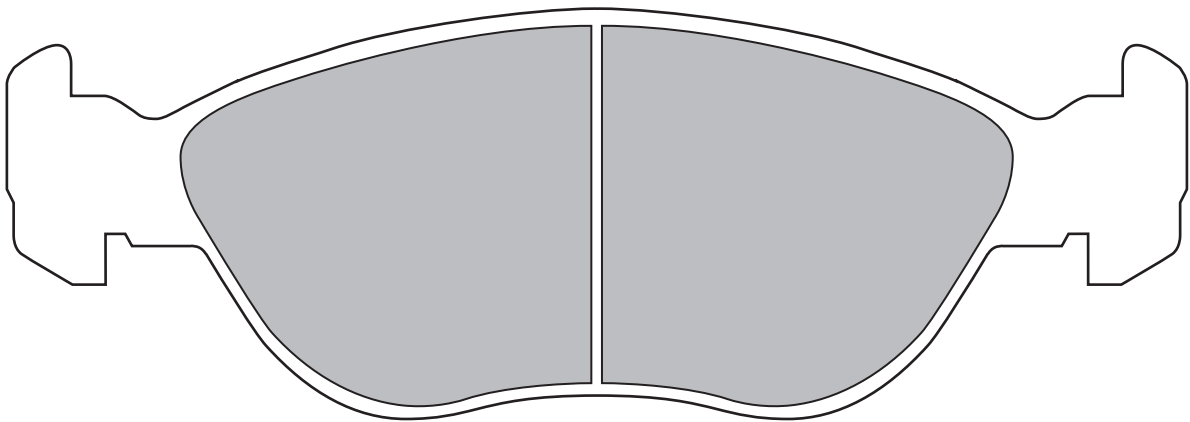

Z146

FRONT: FIAT (BARCETTA)

W156.3 × H52mm

W156.3 × H52mm