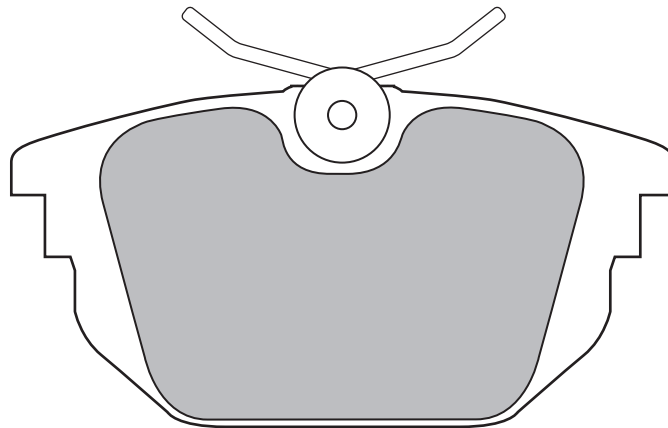

Z247

REAR: ALFA ROMEO (145, GT)

W87 × H44.5mm