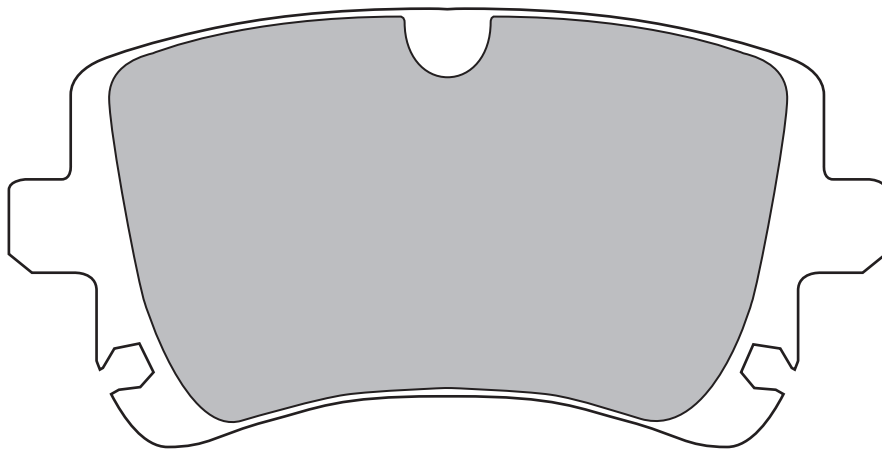

# Z215

REAR: AUDI (A8 4.2 Quattro, S4, RS6)

**W116 × H59mm**