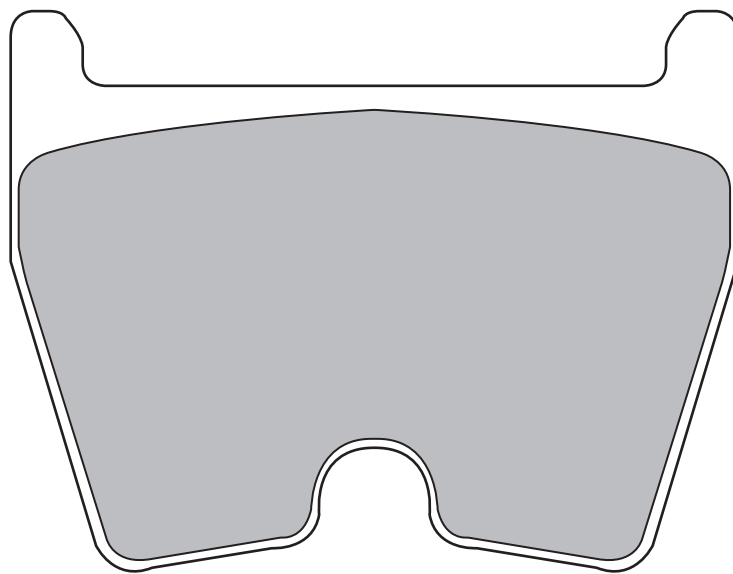

Z317

FRONT: AUDI (RS4, RS6)
brembo 8POT

W96.5 × H74.1mm