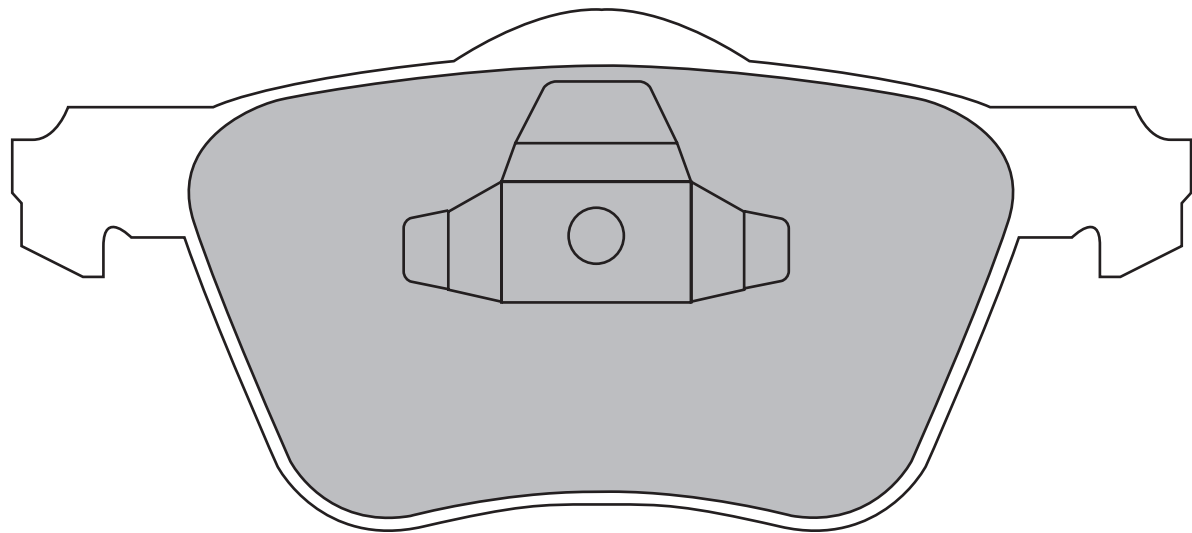

Z318

FRONT

VW (GOFL5 R32)
AUDI (A4, A6, A8, S4)

W156 × H70mm