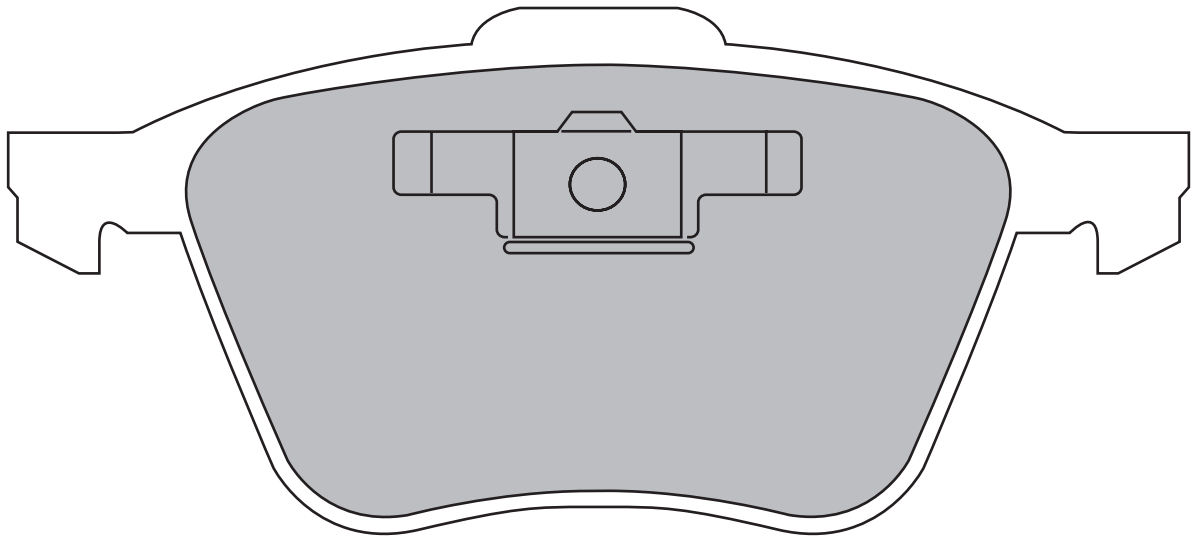

Z318

FRONT

VW (GOFL5 R32)
AUDI (A4, A6, A8, S4)

W156 × H70mm