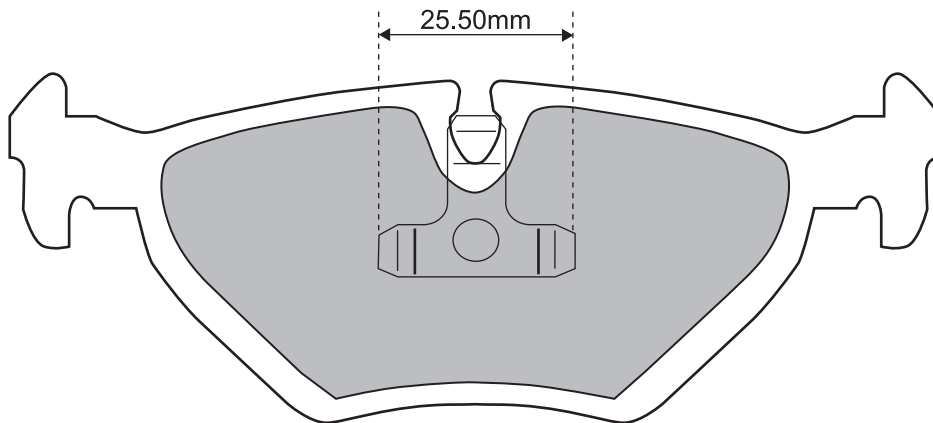

Z223

REAR: BMW (E36-M3, E34, E32)

W123 × H44.90mm

EURO ECO	¥ 14,000
EURO SPORTS	¥ 18,000
EURO RACING	¥ 27,000