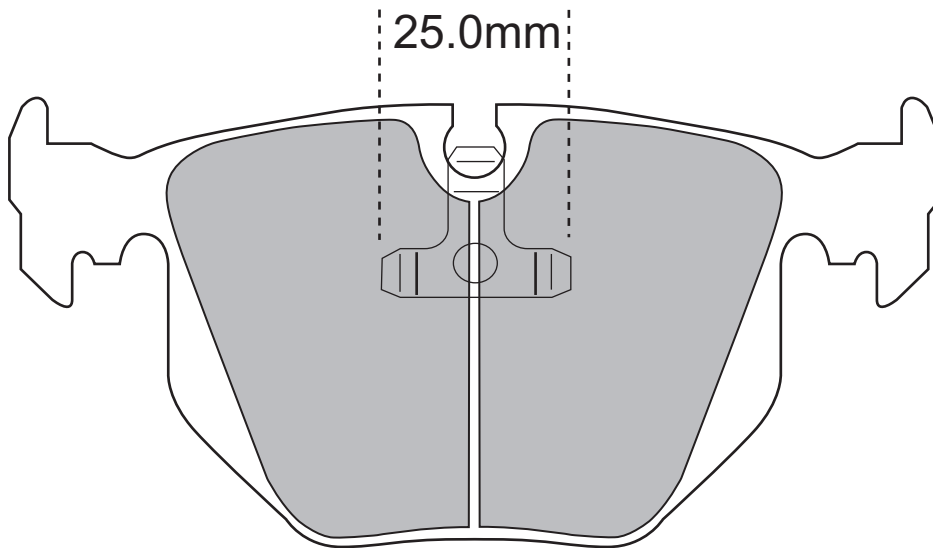

# Z224/Z226

REAR: BMW (E31)  
BMW (E46-330i, E38, E39-M5, Z8)

**W123 × H59.50mm**