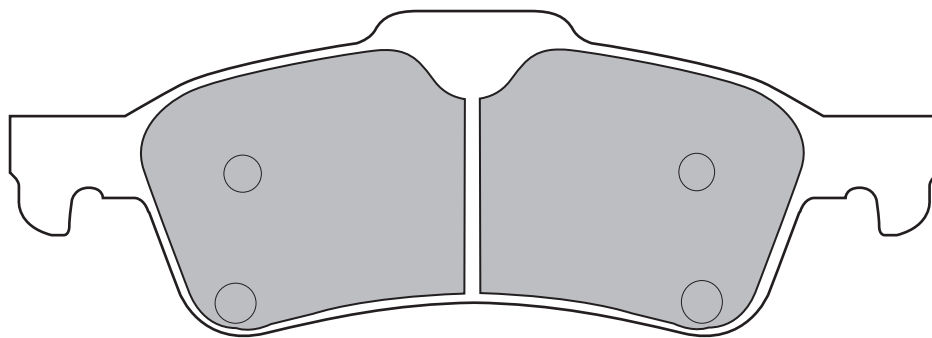

Z228

REAR: BMW (MINI COOPER / JHON COOPER)

W122 × H43mm