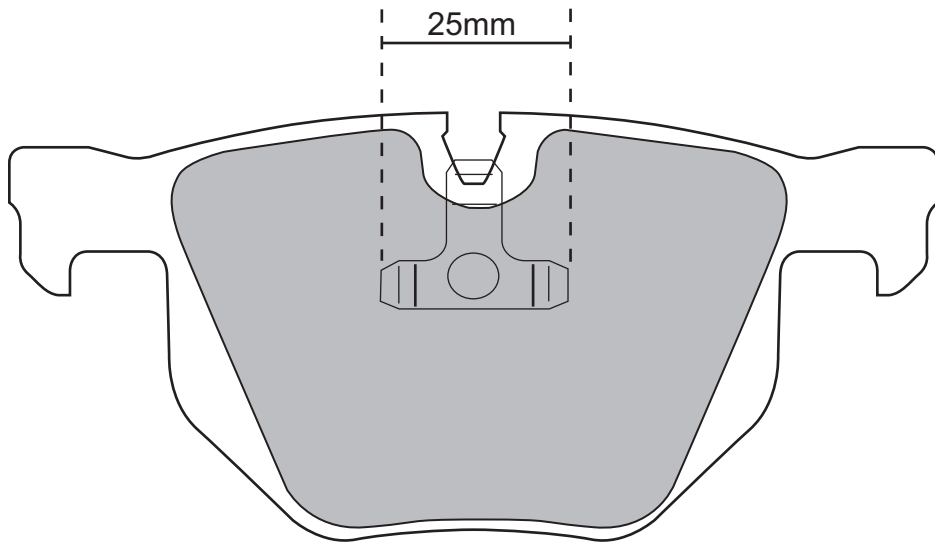

Z229

REAR: BMW 5series (E60/61)

W121.8 × H57.8mm

W121.8 × H57.8mm