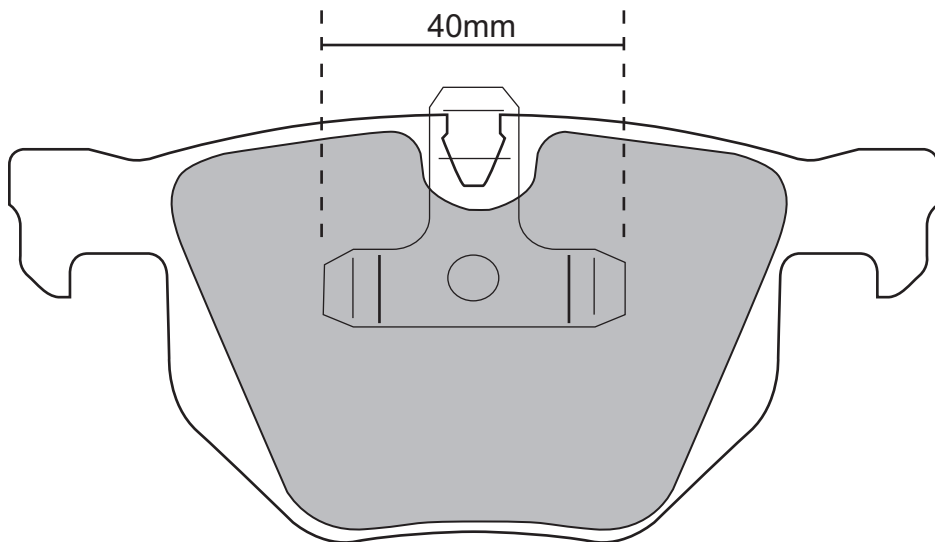

Z229a

REAR: BMW 3series (E91/92/93)

W121.8 × H57.8mm

W121.8 × H57.8mm