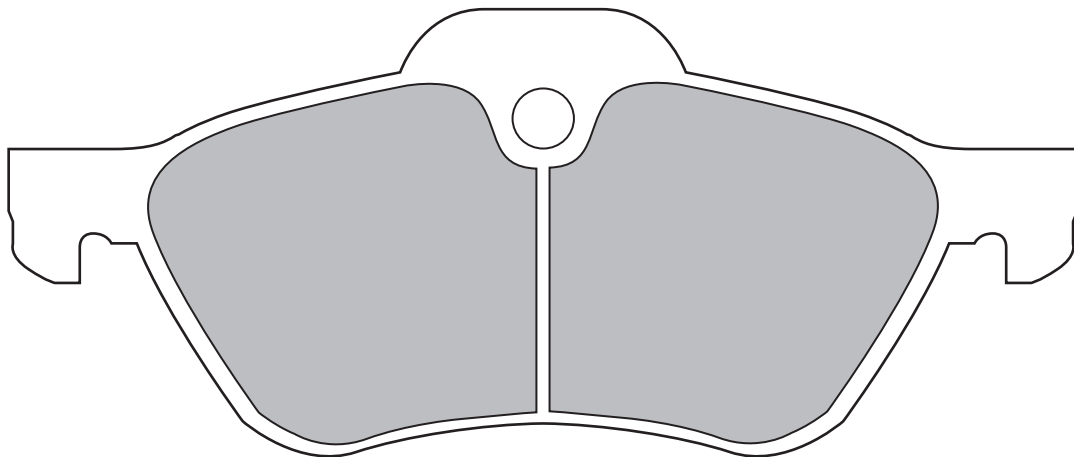

Z321

FRONT: BMW (MINI COOPER)

W141 × H59mm