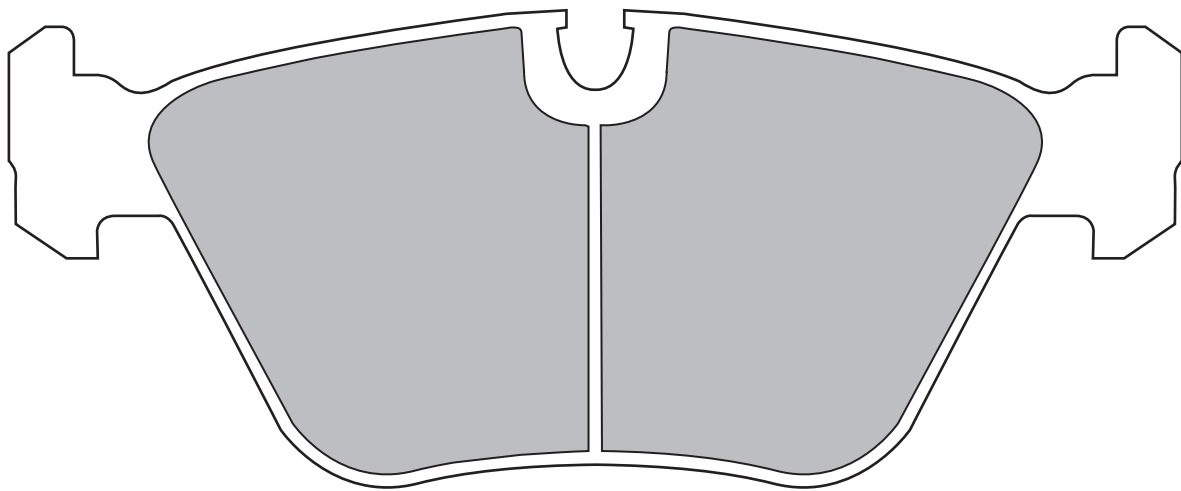

Z324

FRONT: BMW (E90)

IN SIDE: W155.25 × H63mm

OUT SIDE: W155 × H63mm