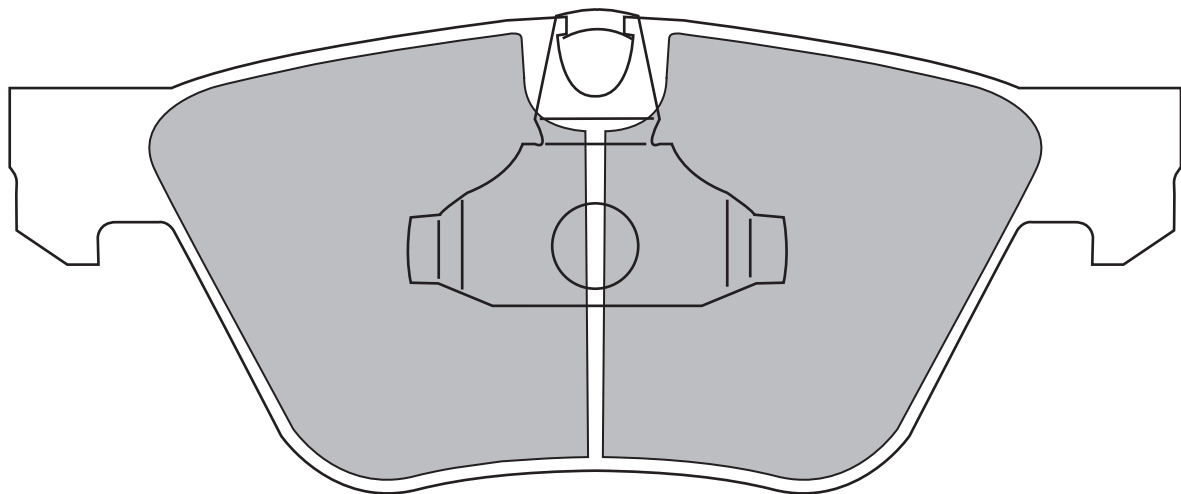

Z324

FRONT: BMW (E90)

IN SIDE: W155.25 × H63mm

OUT SIDE: W155 × H63mm