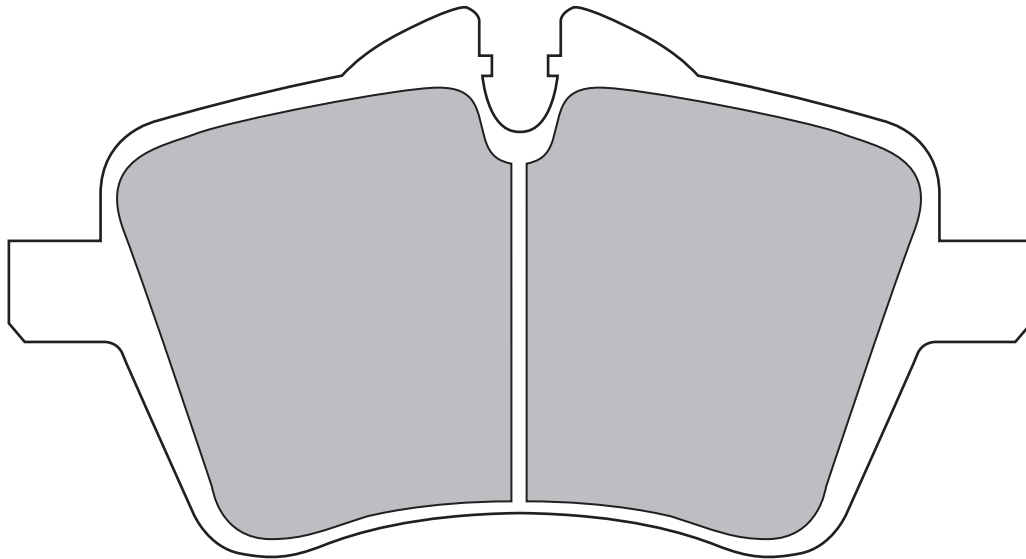

Z325

FRONT: BMW (MINI JHON COOPER)

W131.50 × H71.50mm

W131.50 × H63.80mm