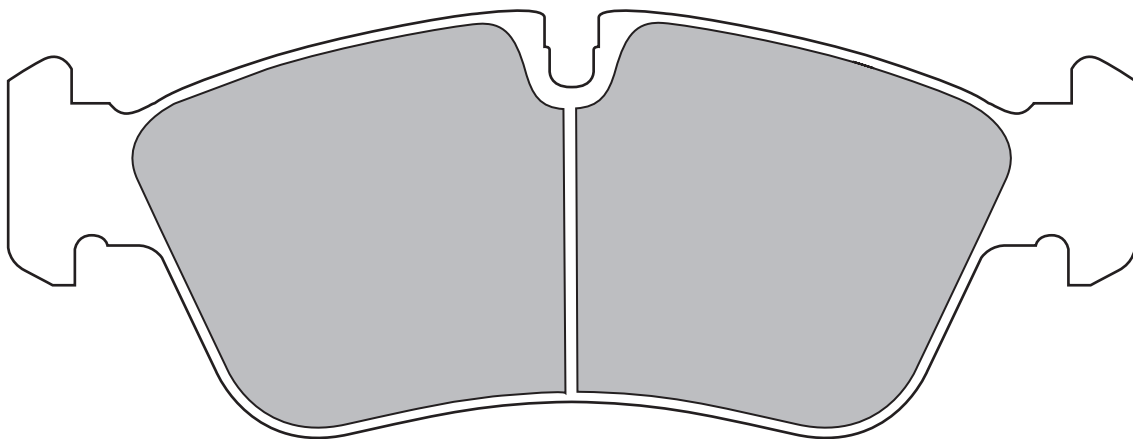

Z326

FRONT: BMW (E90)

IN SIDE: W150 × H57mm

OUT SIDE: W149.50 × H57mm