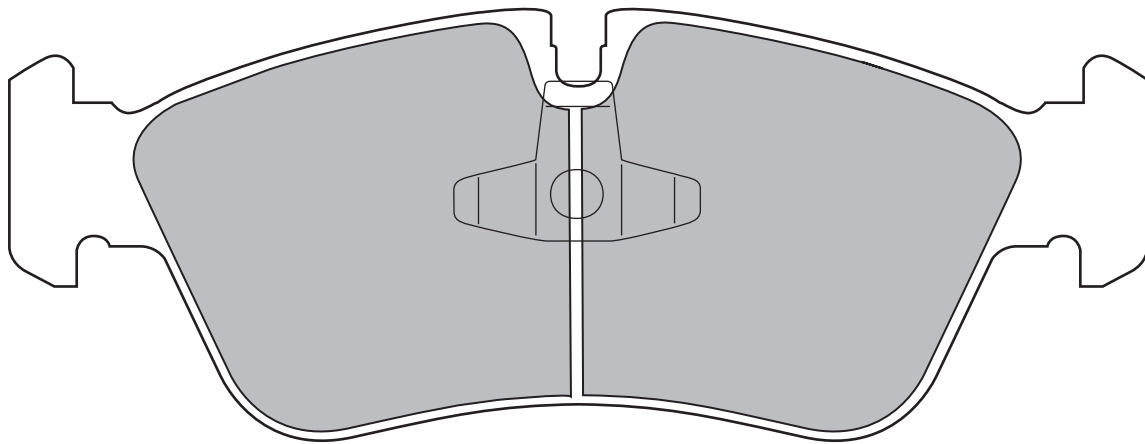

Z326

FRONT: BMW (E90)

IN SIDE: W150 × H57mm

OUT SIDE: W149.50 × H57mm