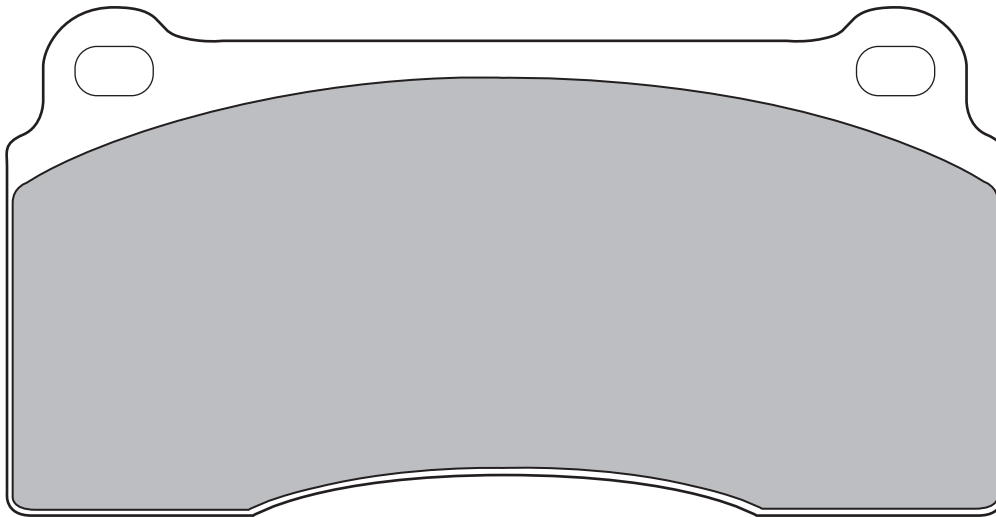

# F1040

FERRARI (F40, F50), Brembo

**W131.6 × H66.8mm**

EURO ECO	¥ 18,000
EURO SPORTS	¥ 22,000
EURO RACING	¥ 29,000