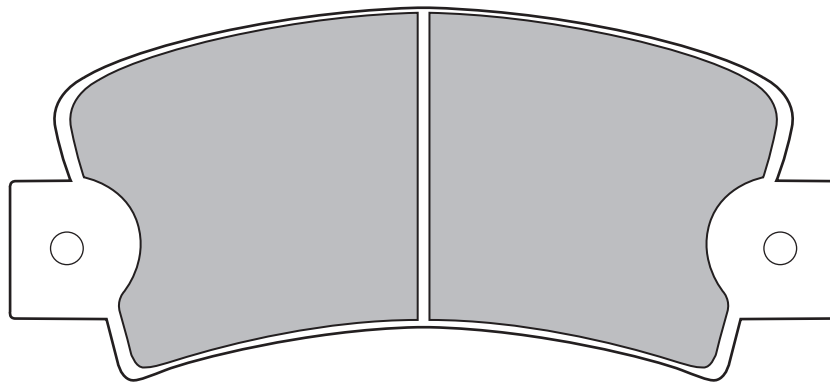

Z302

FRONT: FIAT (UNO, PANDA)

W109 × H47.5mm