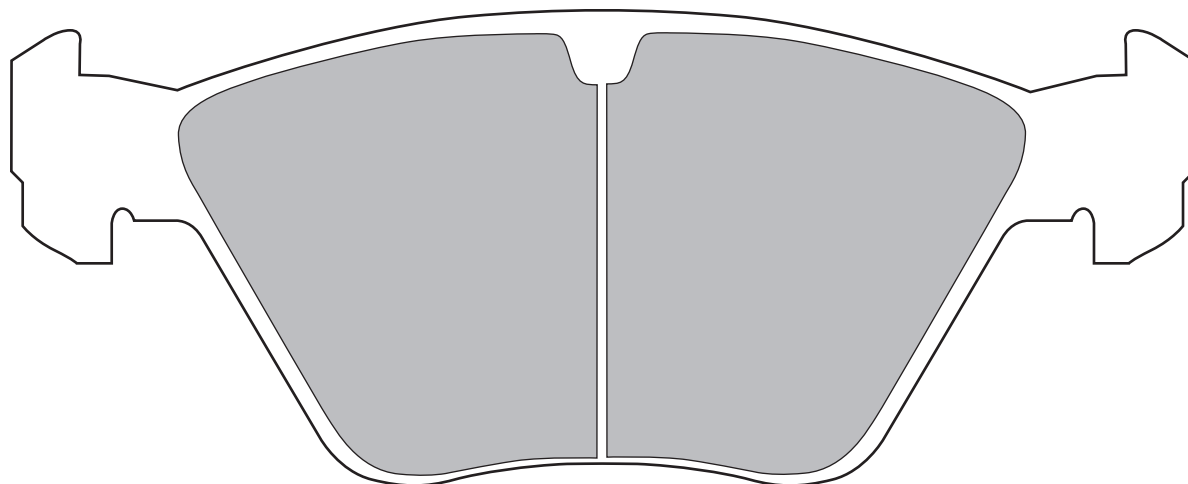

Z130

FRONT: MERCEDES BENZ (W208, W210, R170)

W156.3 × H63.7mm

W156.3 × H69.4mm