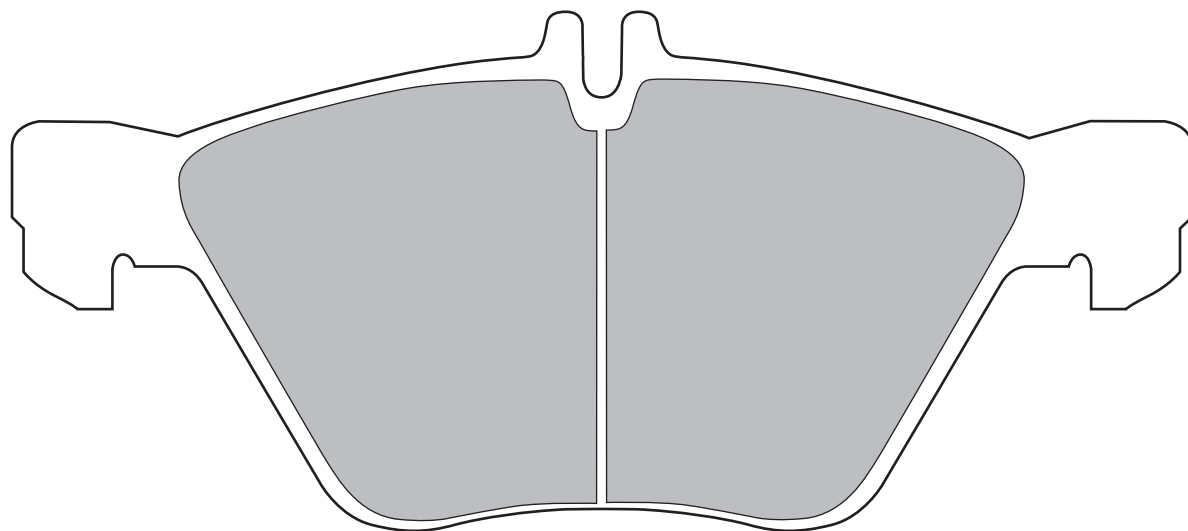

Z130

FRONT: MERCEDES BENZ (W208, W210, R170)

W156.3 × H63.7mm

W156.3 × H69.4mm