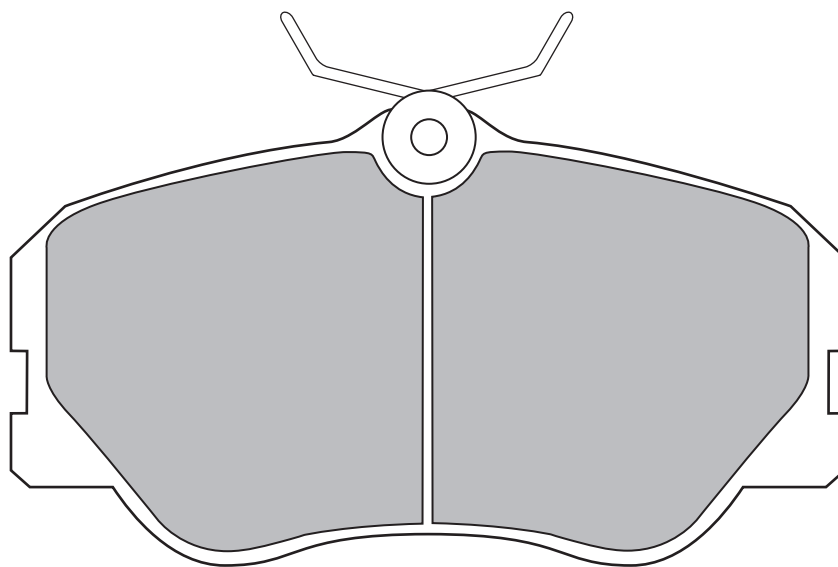

Z132

FRONT: MERCEDES BENZ (W201, W124)

W110 × H59.6mm