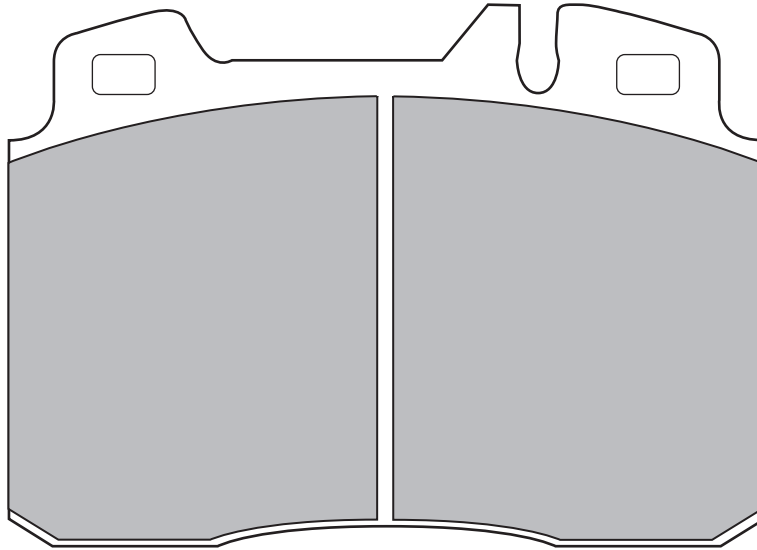

# Z134/Z135

FRONT: MERCEDES BENZ (W201, W124, W210, R129)

**Z134: W99.8 × H73.5 × T15.5mm**

**Z135: W99.8 × H73.5 × T17.0mm**