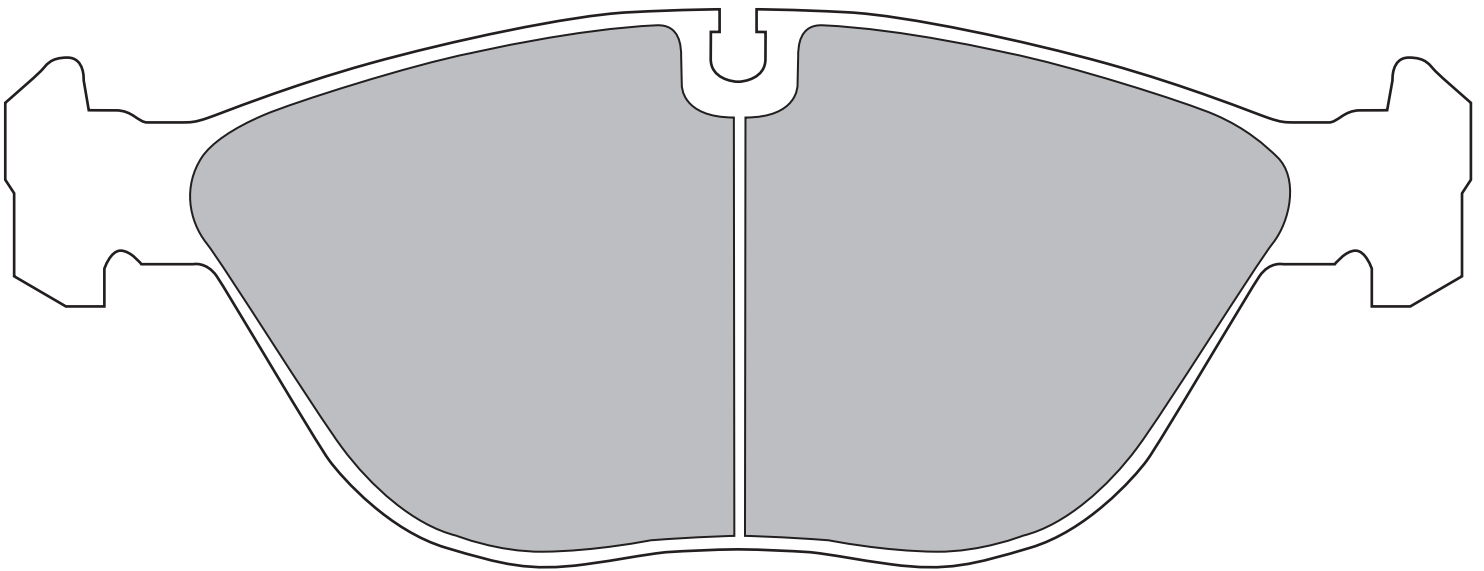

Z330

FRONT: MERCEDES BENZ (W202/208/210)

W194.2 × H73.5mm