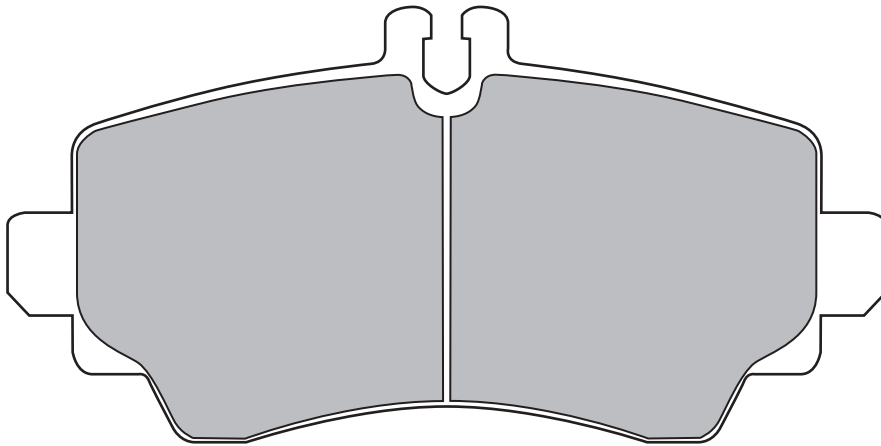

Z331

FRONT: MERCEDES BENZ (W168/414)

W116.2 × H57.7mm