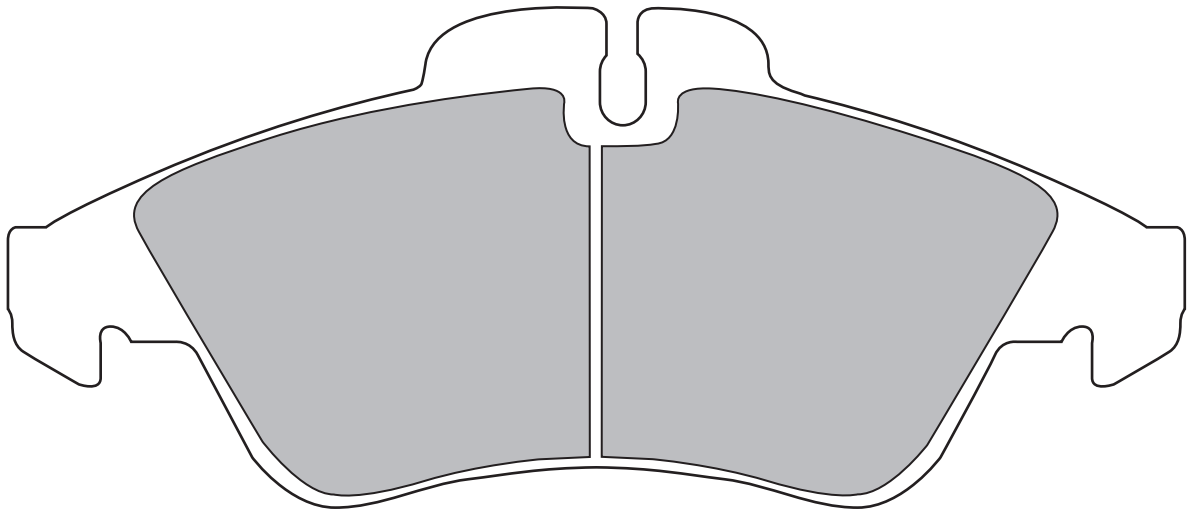

# Z332

FRONT: MERCEDES BENZ (W638-ATE)

**W156.3 × H65mm**