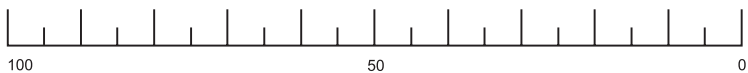

## Z338

FRONT: MERCEDES BENZ SLK 55AMG (R171)  
BREMBO 6POT

**W164.6 × H82.5mm**

EURO ECO	¥ 29,000
EURO SPORTS	¥ 31,000
EURO RACING	¥ 35,000