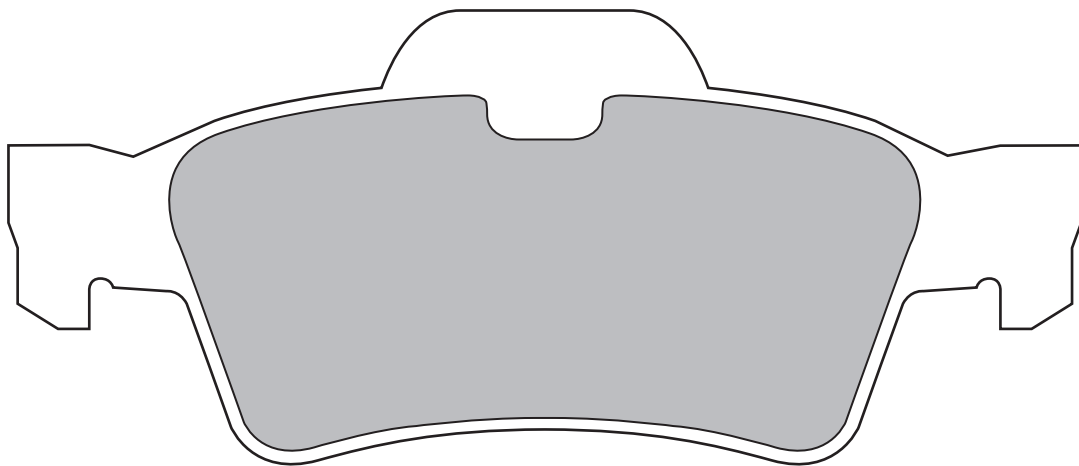

# Z432

REAR: MERCEDES BENZ (W211, R230)

**W140.5 × H57.4mm**

**W141.5 × H59.7mm**