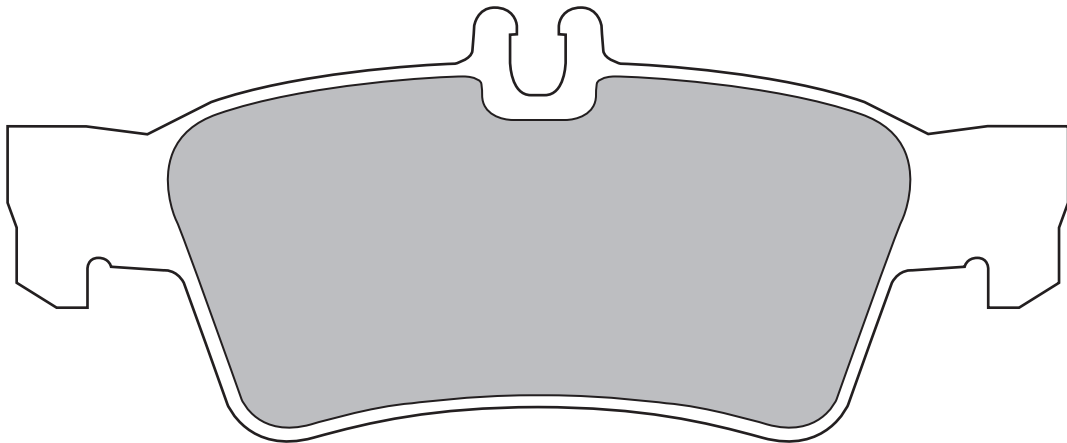

# Z432

REAR: MERCEDES BENZ (W211, R230)

**W140.5 × H57.4mm**

**W141.5 × H59.7mm**