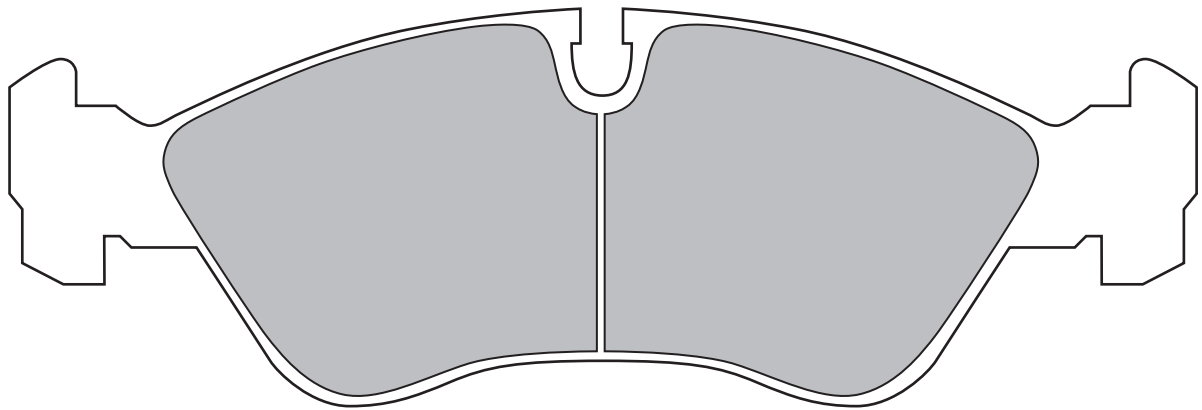

Z172(a)

FRONT: OPEL (ASTRA, CALIBRA, VECTRA)

W156.3 × H52.4mm