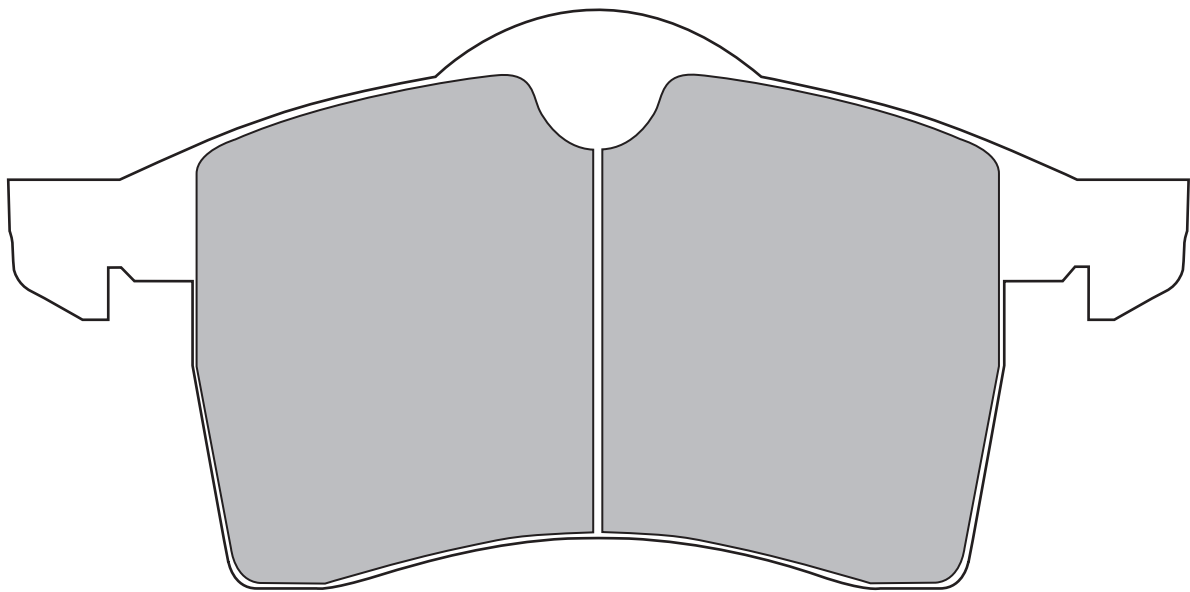

Z173

FRONT: OPEL (ASTRA, ZAFIRA, VECTRA)

W156.3 × H74mm