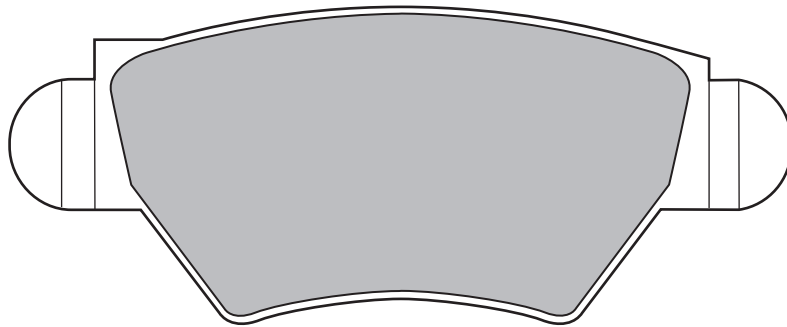

Z273

REAR: OPEL (ASTRA, ZAFIRA)

W104.8 × H42.5mm