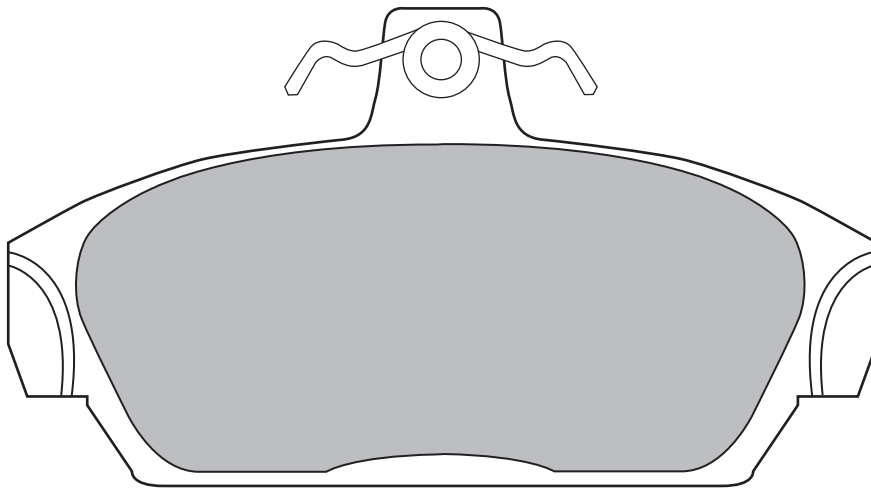

# Z183

FRONT: ROVER MGF (1800cc)

**W115 × H60mm**