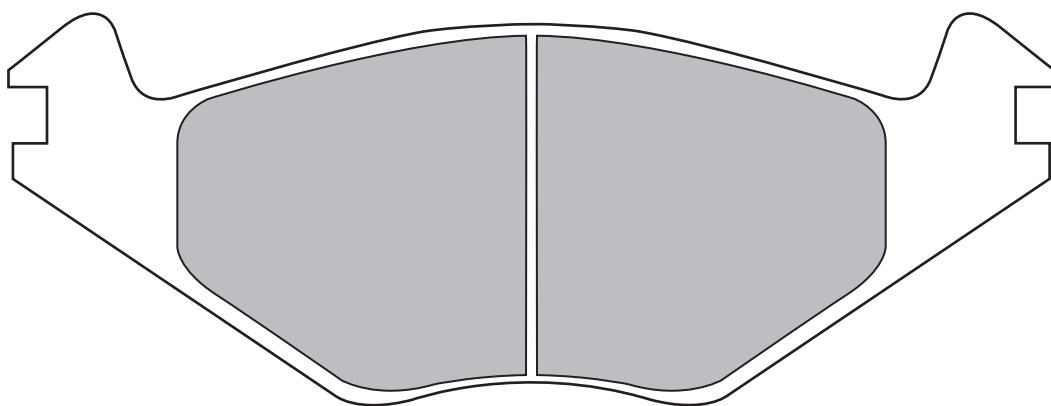

Z111/Z112

FRONT: VOLKS WAGEN (GOLF 1/2/3, POLO, VIENT)

Z111: W137.6 × H49 × T14.8mm

Z112: W137.6 × H49 × T19.2mm

Z111: W137.6 × H51.3 × T14.8mm

Z112: W137.6 × H51.3 × T19.2mm