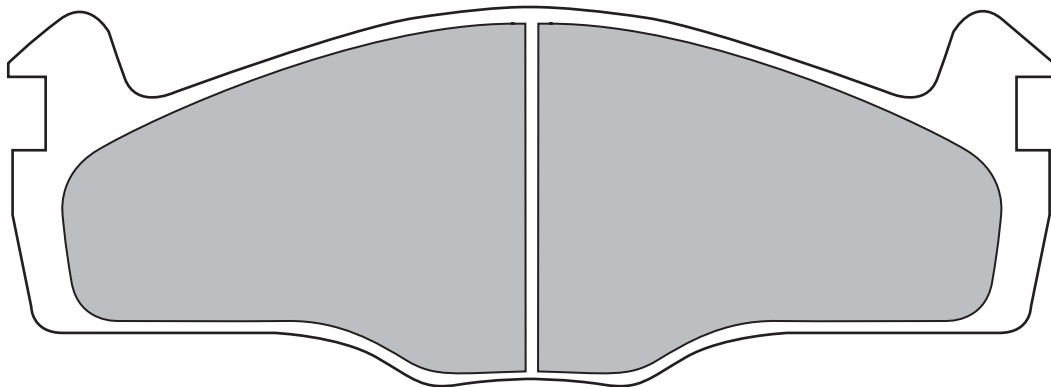

Z111/Z112

FRONT: VOLKS WAGEN (GOLF 1/2/3, POLO, VIENT)

Z111: W137.6 × H49 × T14.8mm

Z112: W137.6 × H49 × T19.2mm

Z111: W137.6 × H51.3 × T14.8mm

Z112: W137.6 × H51.3 × T19.2mm