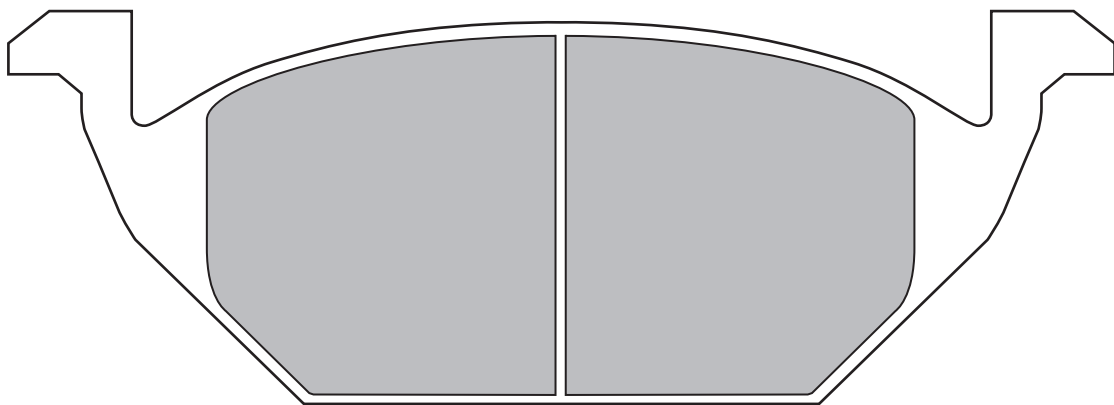

Z114

FRONT

AUDI (A3), VW (GOLF4/5, New BEETLE, BORA, POLO)

W146 × H55.50mm