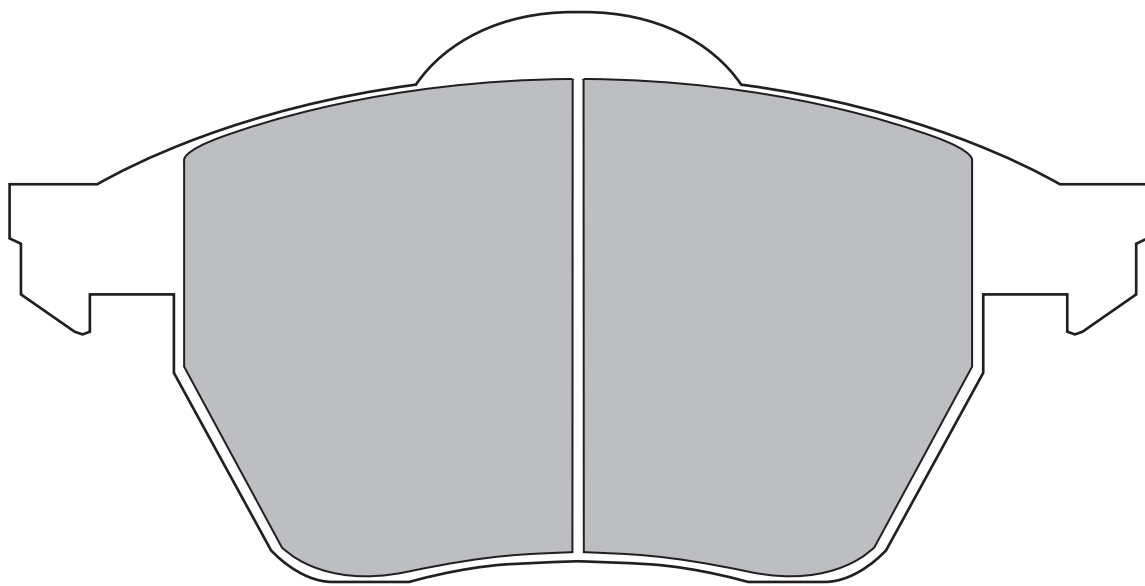

# Z116(a)

FRONT: VW (GOLF3/4, New BEETLE, PASSAT, BORA)

**W156.3 × H74mm**