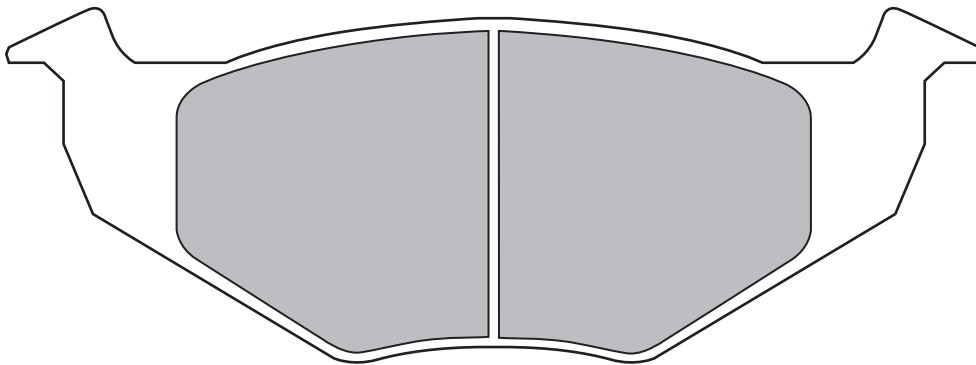

Z118

FRONT: VW (GOLF3, LUPO, POLO)

W141.8 × H51.2mm

W141.8 × H50.6mm