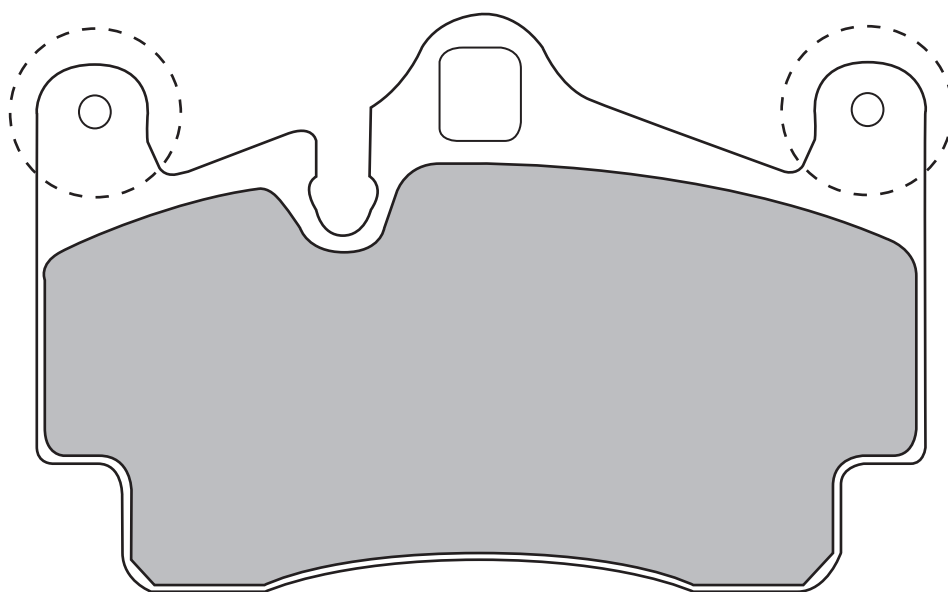

# Z259

REAR: PORSCHE BOXSTAR(987) 2.7

**W112xH73xT16.7mm**