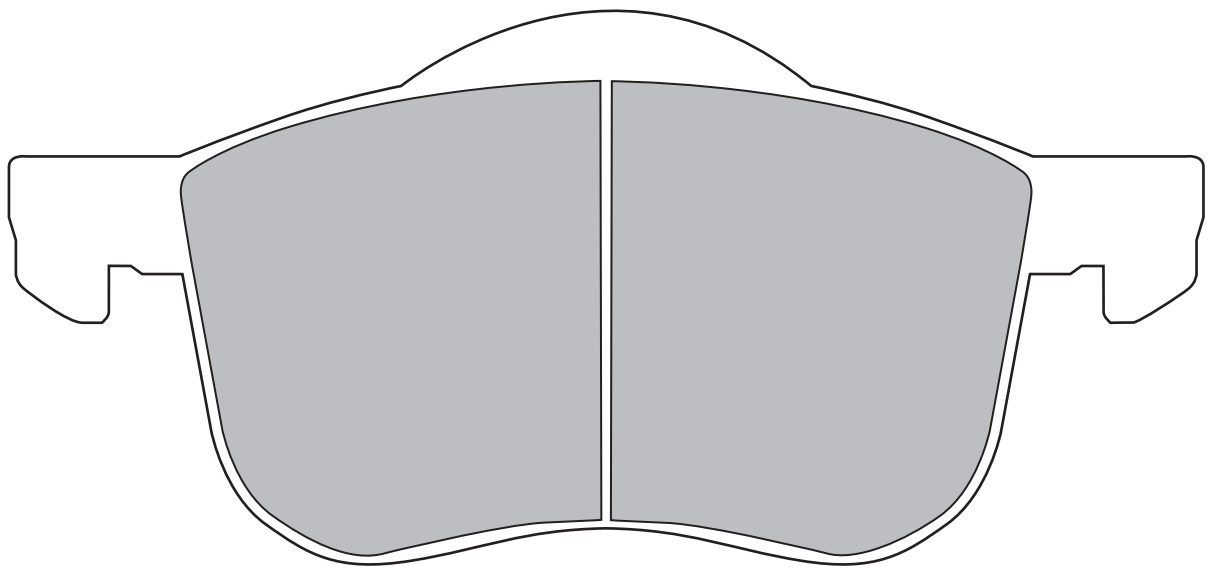

# Z163

FRONT: VOLVO (S60, S80, V70, XC70)

**W156.3 × H68.5mm**