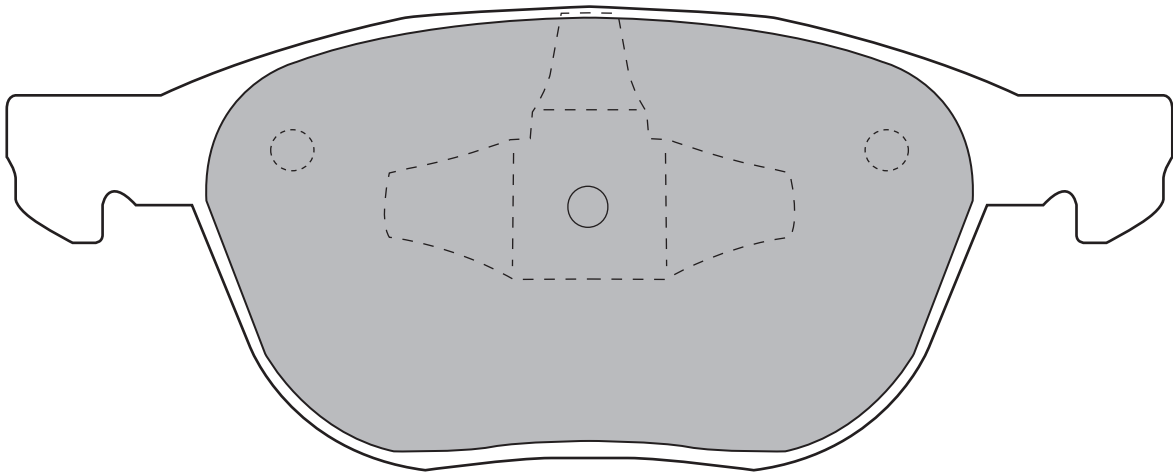

Z164

FRONT: VOLVO (S40)

W155.3 x H60.5mm

W156.5 x H65.3mm