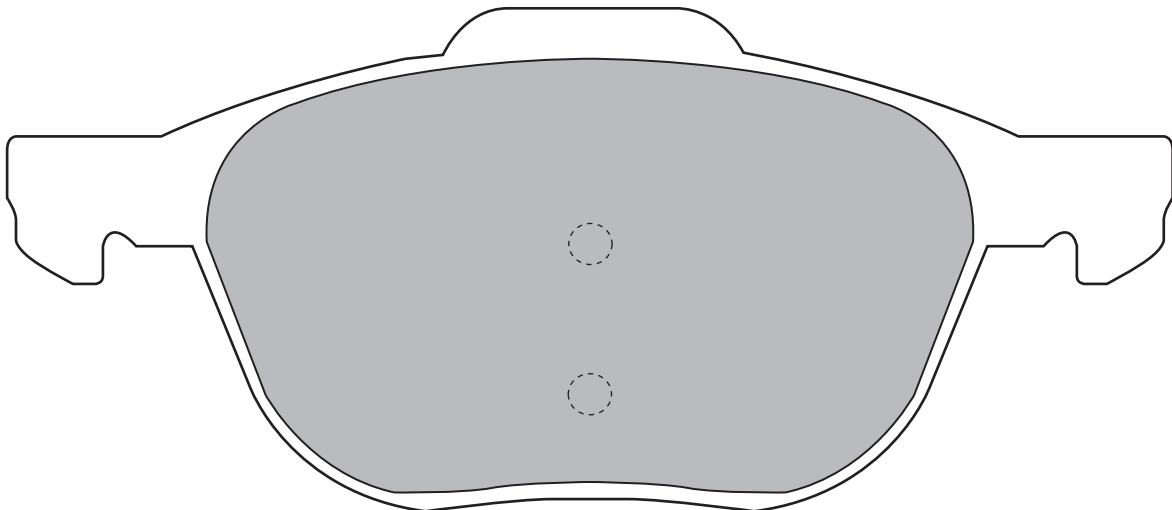

Z164

FRONT: VOLVO (S40)

W155.3 x H60.5mm

W156.5 x H65.3mm